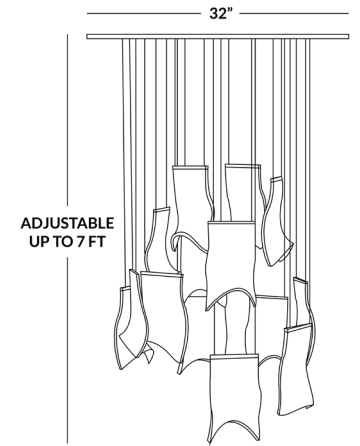

DESCRIPTION

Catch the eye of your guests at your next dinner party with the artistic Pamela Chandelier featuring asymmetric acrylic pieces that hang down from a circular canopy and provide adequate even lighting.

- Modern chandelier with abstract lighting fixture.
- Emits a bright, even light.
- Manufactured using top quality materials that are meant to last.

MATERIAL

Acrylic, LED

DIMENSIONS

Total Weight: 36 lbs

BOX DIMENSIONS

88 x 88 x 34 = 36 lbs

ASSEMBLY

45 MIN

AVAILABLE IN:

PRODUCT CARE

Acrylic

Stick with micro-fiber type of cloth. Avoid ammonia-based products, like Windex or other home glass cleaners, because they contain harmful chemicals that will damage the surface leaving it cloudy looking. Soapy water is the safest and most effective cleaning solution for acrylic.