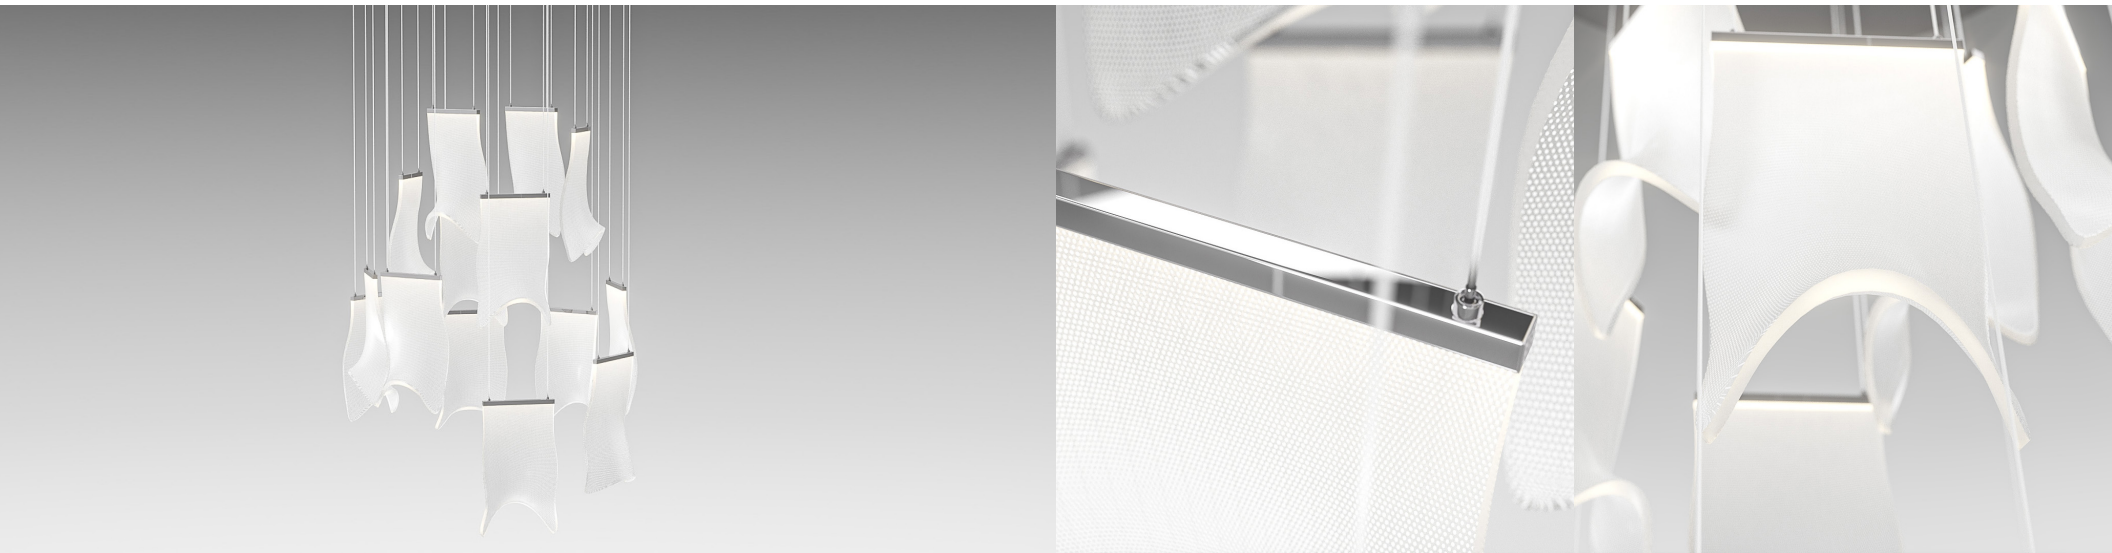

DESCRIPTION

Catch the eye of your guests at your next dinner party with the artistic Pamela Chandelier featuring asymmetric acrylic pieces that hang down from a circular canopy and provide adequate even lighting.

- Modern chandelier with abstract lighting fixture.
- Emits a bright, even light.
- Manufactured using top quality materials that are meant to last.

MATERIAL

Acrylic, LED

DIMENSIONS

Total Weight: 36 lbs

BOX DIMENSIONS

88 x 88 x 34 = 36 lbs

ASSEMBLY

45 MIN

AVAILABLE IN:

PRODUCT CARE

Acrylic

Stick with micro-fiber type of cloth. Avoid ammonia-based products, like Windex or other home glass cleaners, because they contain harmful chemicals that will damage the surface leaving it cloudy looking. Soapy water is the safest and most effective cleaning solution for acrylic.