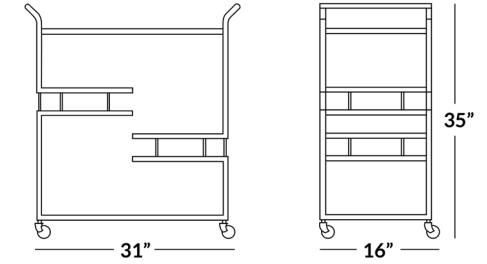

DESCRIPTION

Keep everything you need to entertain and feed your guests close at hand with this Naples Dining Cart. The dining cart features four layers with flat surfaces on the top and bottom tiers and basket-style tiers in the center for drinks and other items.

- Entertain your guests in style.
- Stainless-steel composition.
- Included wheels provide easy mobility.

MATERIAL

Glass, Stainless Steel

DIMENSIONS

Total Weight: 182 lb

BOX DIMENSIONS

Box 1: 32 x 17 x 22 | 66 lb

Box 2: 16 x 2 x 14 | 66 lb

Box 3: 27 x 2 x 16 | 50 lb

ASSEMBLY

10 MIN

AVAILABLE IN:

Stainless steel|Black
Glass

PRODUCT CARE

Stainless Steel

To remove surface stains, use stainless steel cleaner or glass cleaner with no ammonia. Wipe the stainless-steel surface clean with a cloth dampened with the solution then use a clean cloth to dry the surface completely. Important things to remember:

- Always use a soft, dry cloth to finish and dry stainless steel
- Clean stainless-steel at least once every 60 days.
- Keep the bases of chrome polish/finished products away from pets as their bodily fluids may cause damage.

Glass

Use either a lint-free towel or a simple paper towel and dampen with high-quality glass cleaner. Wipe dry with a fresh paper towel after cleaning to reveal a streak-free shine. Important things to remember:

- Never use glass cleaner on anything other than glass.
- For heavily soiled glass, clean glass with a wet cloth before using glass cleaner.