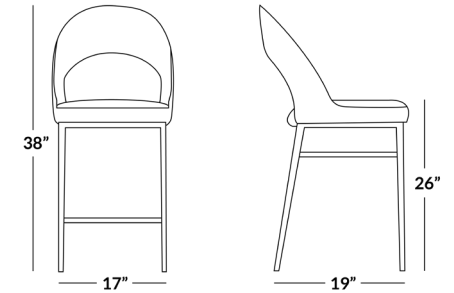

DESCRIPTION

The Rubi Barstool is a functional seating solution for the modern bar. High grade microfabric make up the extremely comfortable open-back seat which is supported by a set of black metal legs with a footrest for your convenience.

- Minimalistic and function design.
- Comfortable open-back seating.
- Neutral tones allow it to fit in any color scheme.

MATERIAL

Velvet, Wood, Metal, Foam

DIMENSIONS

Total Weight: 22lb

BOX DIMENSIONS

Box 1: 25 x 19 x 17 | 22 lb

ASSEMBLY

10 MIN

RUBI COLLECTION: Dining Chair | Barstool

AVAILABLE IN:

Light Gray|Velvet

PRODUCT CARE

Eco-leather

Clean and dust eco-leather with a soft, clean cloth. You may use mild soap and water, followed by a new cloth to dry for standard eco-leather care. Important things to remember:

- Do not use harsh detergents to clean eco-leather.
- Avoid using drying products like alcohol, or concentrated detergents.
- Eco-leather, like traditional leather will naturally crease, wrinkle and stretch with regular use.
- Prevent sun damage and discoloration by making use of your window curtains or blinds.

Metal

For metal care, use a dry or lightly dampened soft cloth. For heavily soiled metal, clean with mild soap and water. If using a damp cloth, dry with a new cloth immediately after. Important things to remember:

- For best results, use a microfiber cloth
- Clean metal frequently. Soiled metal may become corroded.
- Do not use glass cleaner to clean metal.