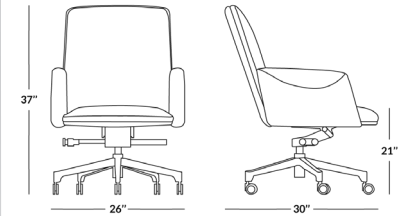

Fold here

0% Financing Available

2020 | casafurnitureusa.com
All rights reserved | 407.567.0020

casa
MODERN FURNITURE

Scan me with
your camera

THIAGO
OFFICE CHAIR

DESCRIPTION

Transform your office space into a work area that is as stylish as it is comfortable when you choose the Thiago Office Chair. This elegant chair features spacious seat and back areas supported by a height-adjustable base that is complete with five-point caster wheels for heavy duty.

- Stylish and comfortable office chair
- Height adjustable for your comfort
- Includes a five point base with caster wheels

MATERIAL

Eco Leather, Stainless Steel

DIMENSIONS

Total Weight: 52 lb

BOX DIMENSIONS

Box 1: 29 x 21 x 8 | 24 lb

Box 2: 25 x 26 x 9.5 | 28 lb

ASSEMBLY

10 MIN

AVAILABLE IN:

Dark Gray Leather

Toupe Leather

PRODUCT CARE