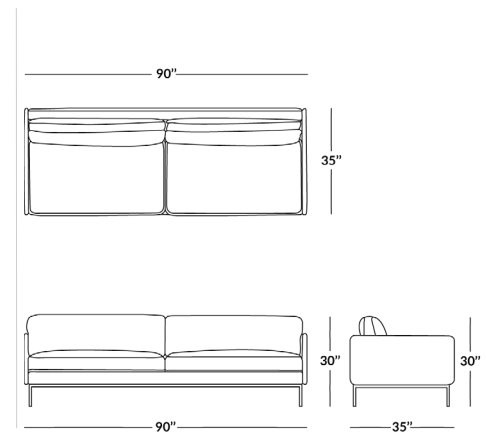

DESCRIPTION

The velvety, sleek, and classy Lazio Sofa brings out the most elegant personality in your living space. It features a two over two cushion design with a spacious bench-style seat cushion and a supportive back cushion to give you plenty of room to comfortably spread out and relax. Thin track arms run parallel to the premium, short metal legs.

- Ultra-spacious and accommodating two-seat sofa
- Smooth velveteen upholstery in a neutral hue
- Supported by durable metal legs

MATERIAL

Velvet, Metal

DIMENSIONS

Total Weight: 111 lb

BOX DIMENSIONS

Box: 91 x 36 x 24 | 111 lb

ASSEMBLY

Assembled

AVAILABLE IN:

PRODUCT CARE

Velvet

- If the garment has a stain, gently brush the velvet around the area of the stain with a soft clothes brush or lint free cloth to try and remove it. ...
- If the stain is still visible, mix some washing-up liquid with warm water and whisk until it forms a good amount of suds.

Metal

For metal care, use a dry or lightly dampened soft cloth. For heavily soiled metal, clean with mild soap and water. If using a damp cloth, dry with a new cloth immediately after.

Important things to remember:

- For best results, use a microfiber cloth
- Clean metal frequently. Soiled metal may become corroded.
- Do not use glass cleaner to clean metal.