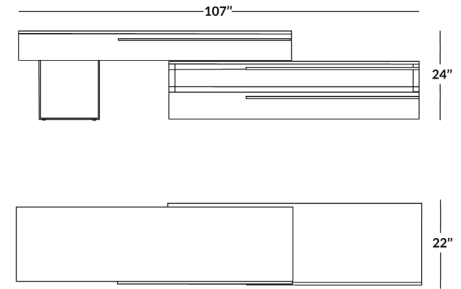

- Black and white contemporary TV unit
- Spacious surface area and interior storage
- Built using premium quality materials

MATERIAL

White Lacquer, Veneer

DIMENSIONS

Total Weight: 279 lb

BOX DIMENSIONS

Box 1: 73 x 20 x 20 | 166 lb

Box 2: 72 x 12 x 25 | 113 lb

ASSEMBLY

15 MIN

AVAILABLE IN:

Walnut | White Lacquer

White | Gray Oak

PRODUCT CARE

Lacquer