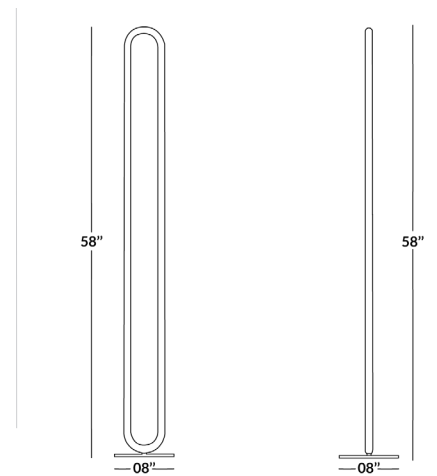

MATERIAL

Metal, Stainless Steel

DIMENSIONS

Total Weight: 8 lb

BOX DIMENSIONS

59,5 x 10 x 4 | 8 lb

ASSEMBLY

05 MIN