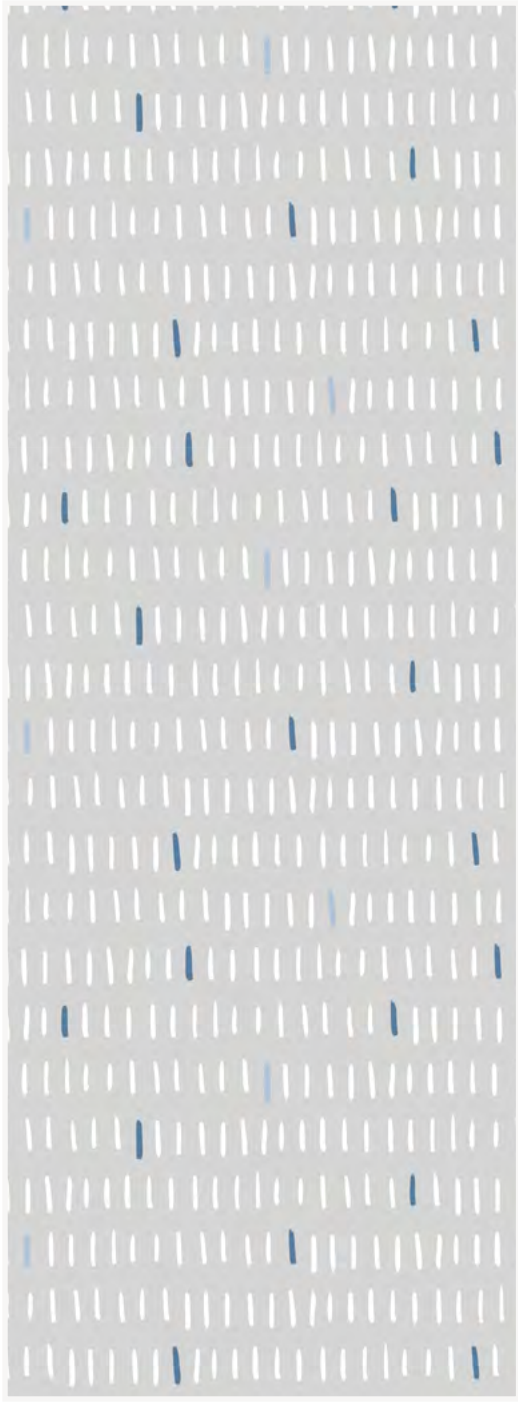

Lameller AZURA