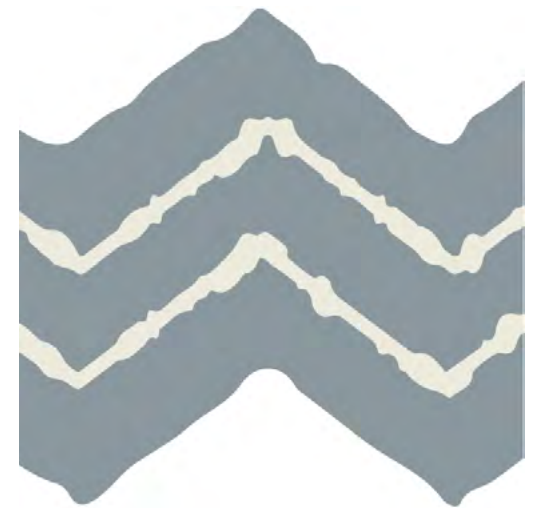

SCANDI COLLECTION

WallpaperMural

The background of the entire page is a watercolor-style illustration of a mountain range. The mountains are rendered in various shades of teal, light blue, and pale green, with soft, blended edges that create a sense of depth and atmosphere. The overall style is minimalist and clean, consistent with the 'Scandinavian style' mentioned in the text.

Murals

Robyn

Robyn takes stylish abstract art and elegantly brings it right up to date. Using face motifs in a modern line art style, the design has a simple black line which works wonders in any space.

Blomma

Blomma means flower in Swedish and our design features beautiful large abstract floral imagery. Paired with a pale blue watercolour pallet, this makes a subtle but powerful statement in any room.

Yoko

Chevrons are in! We love a chevron pattern, but this one takes it to a whole new level with imperfect lines to give that rustic look.

Sterling

This neutral and modern Sterling design is a classy way to add texture to a feature wall. The grey watercolour wash is highly detailed, but understated.