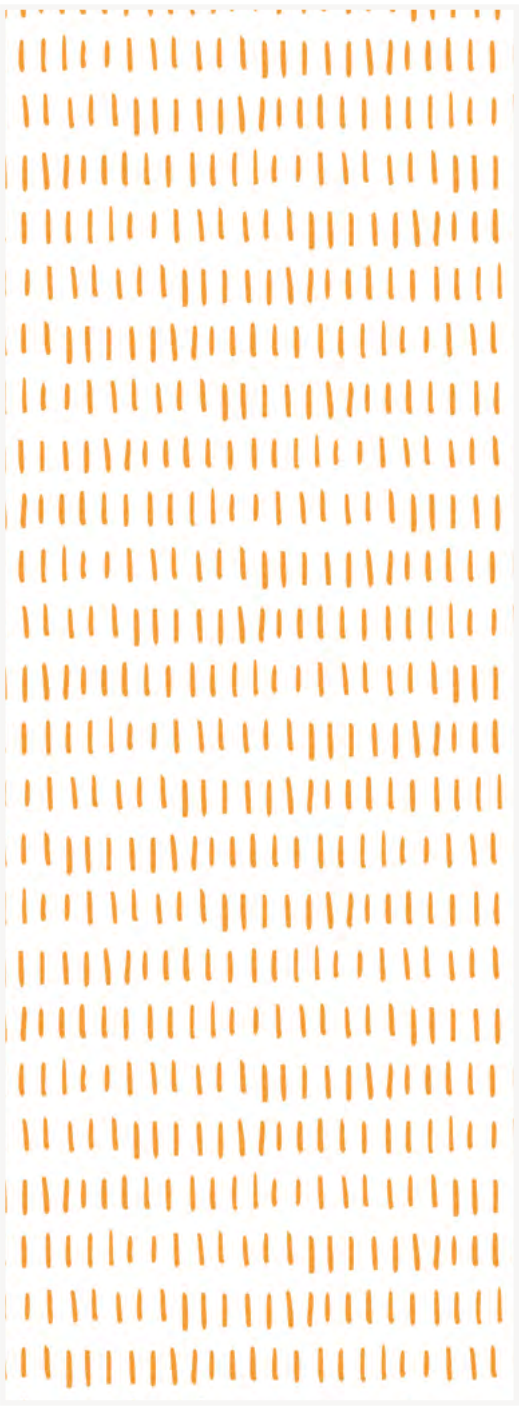

Lameller Tangerine