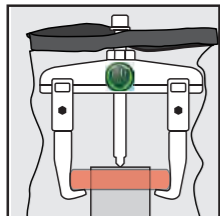

Kugellager-Auszieh-Satz K-22-A

Ball bearing extracting set K-22-A

INHALT CONTENT	Art.- No.		INHALT CONTENT	Art.- No.		
	21-00	6-10 mm 1/4 - 3/8"		22-0	290 11 3/8"	0,5 kg
	21-02	10-14 mm 3/8 - 5/8"		G-22	-	-
	21-2	14-19 mm 5/8 - 3/4"		GA7-10	M10/M7	-
	21-4	20-30 mm 3/4 - 1 3/16"		Art.- No.		
				22-1	55 2 3/16"	120 4 3/4"

SICHERHEITSHINWEISE | SAFETY INSTRUCTIONS

Alle Sicherheits- und Gebrauchshinweise zum Download
You can download all Precautionary Notes and Helpful Hints here

GARANTIE-ERWEITERUNG AUF 5 JAHRE
GUARANTEE-EXTENSION TO 5 YEARS

register.kukko.com