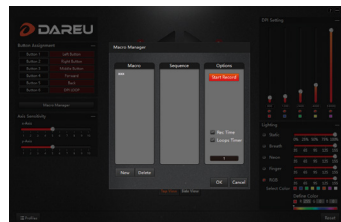

Resolution: 800 / 1200 / 2400 /
4000 / 18000 DPI

Lighting mode: Static / Breath /
Neon / Finger / RGB

40.5mm

1

Driver interface

2

Marco interface

* Download the driver from DAREU website if needed.