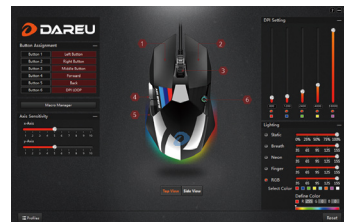

Resolution: 800 / 1200 / 2400 /
4000 / 18000 DPI

Lighting mode: Static / Breath /
Neon / Finger / RGB

40.5mm

1

Driver interface

2

Marco interface

* Download the driver from DAREU website if needed.