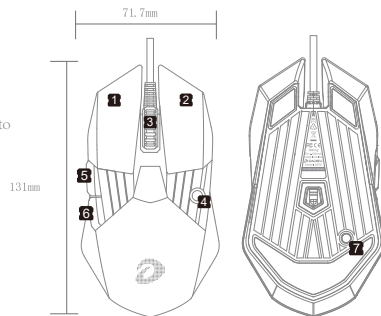

Botones

- ① Botón izquierdo
- ② Botón derecho
- ③ Botón de desplazamiento
- ④ Botón DPI
- ⑤ Tecla de avance
- ⑥ Tecla de retroceso
- ⑦ Botón de iluminación

Parámetro

Sensor: AIM

Aceleración: 50 G

Velocidad de seguimiento: 400 IPS

Tasa de informe: 1000 / 500 / 250 /

125 Hz (defecto: 125Hz)

Resolución: 800 / 1200 / 2400 /

4000 / 18000 DPI

Modo de iluminación: Estático /

Aliento / Neón / Dedo / RGB