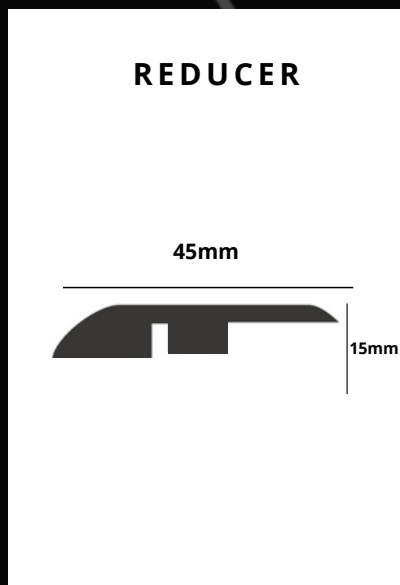

REDUCER DIMENSION  
94.48in x 1.77in x 15mm

STAIR NOSE DIMENSION  
94.48in x 4.53in x 24mm

T-MOLD DIMENSION  
94.48in x 1.77in x 12mm