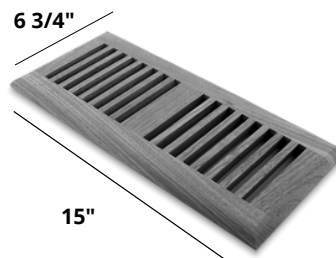

4x10 OSD is 6 3/4" x 13"

4x12 OSD is 6 3/4" x 15"

SURFACE VENT 4.10

4.10

6 3/4"

13"

SURFACE VENT 4.12

4.12