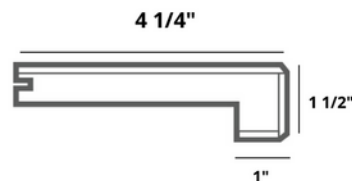

REDUCER

2 1/4"

T-MOULDING

1 3/4"

3/8"

5/8"

EURO STAIR NOSE

4 1/4"

1 1/2"

1"

DIMENSIONS

MOULDINGS

EURO STAIR NOSE - 48 & 72 INCHES

T-MOLD - 48 & 72 INCHES

REDUCER - 48 INCHES

VENTS

4x10 OSD is 6 3/4" x 13"

4x12 OSD is 6 3/4" x 15"

SURFACE VENT 4.10

4.10

6 3/4"

13"

SURFACE VENT 4.12

4.12