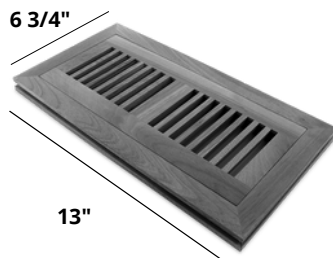

SURFACE VENT 4.10

4.10

6 3/4"

13"