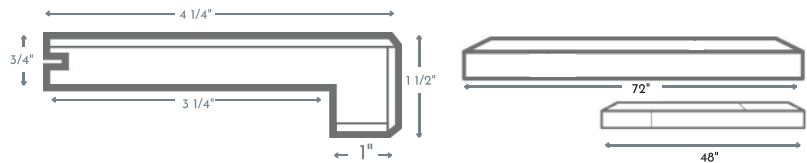

### Euro Nosing

72" length with no joints (Nominal)  
48" length with joints (Nominal)

### Reducer

72" length with joints (Nominal)  
48" length with joints (Nominal)

### T MOLD

72" length with joints (Nominal)  
48" length with joints (Nominal)

### VENTS

4x10 OSD is 6 3/4" x 13"  
4x12 OSD is 6 3/4" x 15"

SURFACE VENT  
4.10

SURFACE VENT  
4.12

\*Our coordinating mouldings are manufactured and designed to blend in with your flooring. Colour, texture, and sheen may vary from your flooring.