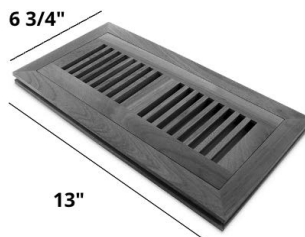

### VENTS

4x10 OSD is 6 3/4" x 13"  
4x12 OSD is 6 3/4" x 15"

SURFACE VENT  
4.10

SURFACE VENT  
4.12

\*Our coordinating mouldings are manufactured and designed to blend in with your flooring. Colour, texture, and sheen may vary from your flooring.