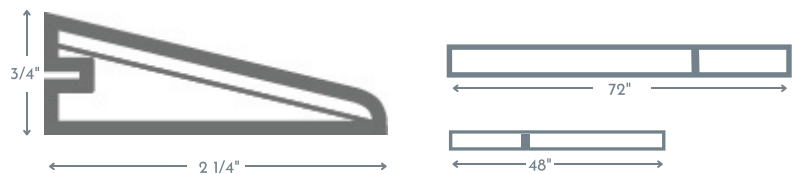

### Euro Nosing

72" length with no joints (Nominal)  
48" length with joints (Nominal)

### Reducer

72" length with joints (Nominal)  
48" length with joints (Nominal)