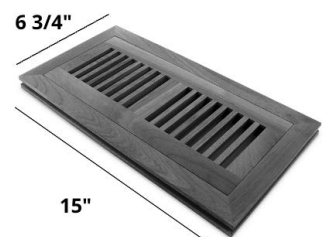

### VENTS

4x10 OSD is 6 3/4" x 13"  
4x12 OSD is 6 3/4" x 15"

SURFACE VENT  
4.10

SURFACE VENT  
4.12

\*Our coordinating mouldings are manufactured and designed to blend in with your flooring. Colour, texture, and sheen may vary from your flooring.