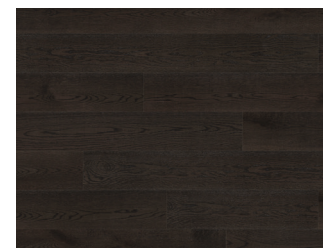

Euro Oak | Blacksmith Forge

Euro Oak | Graceful Ember

Euro Oak | Heaven's Sage

ENGINEERED HARDWOOD FLOORS
NOUVEAU 7
PRELUDE

www.biyorkcanada.com

Biyork product specifications are subject to change.
Colours may vary due to hardwood being a natural product.
Please refer to a physical sample for reference.
All rights reserved 2023.