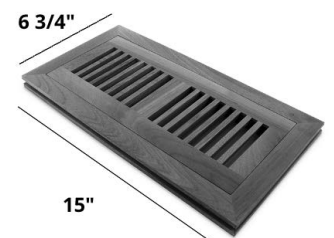

Euro Nosing

72" length with no joints (Nominal)
48" length with joints (Nominal)

Reducer

48" length with joints (Nominal)

T MOLD

72" length with joints (Nominal)
48" length with joints (Nominal)

VENTS

4x10 OSD is 6 3/4" x 13"
4x12 OSD is 6 3/4" x 15"