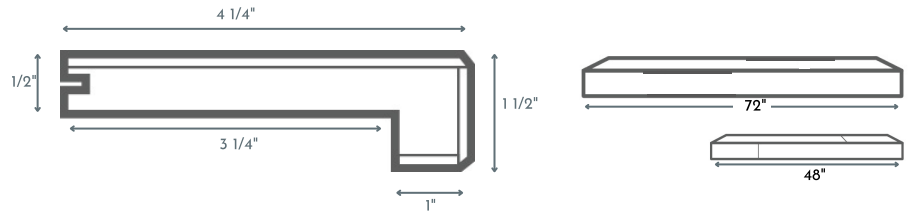

Euro Nosing

72" length with no joints (Nominal)
48" length with joints (Nominal)

Reducer

48" length with joints (Nominal)

T MOLD

72" length with joints (Nominal)
48" length with joints (Nominal)

VENTS

4x10 OSD is 6 3/4" x 13"
4x12 OSD is 6 3/4" x 15"