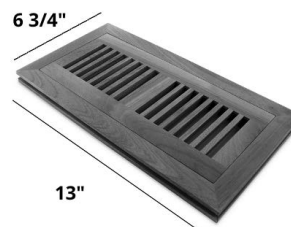

Euro Nosing

72" length with no joints (Nominal)
48" length with joints (Nominal)

Reducer

48" length with joints (Nominal)

T MOLD

72" length with joints (Nominal)
48" length with joints (Nominal)

VENTS

4x10 OSD is 6 3/4" x 13"
4x12 OSD is 6 3/4" x 15"