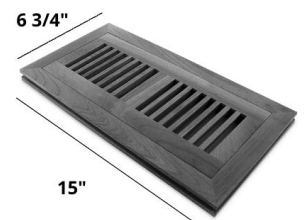

Euro Nosing

72" length with no joints (Nominal)
48" length with joints (Nominal)

Reducer

72" length with joints (Nominal)
48" length with joints (Nominal)

T MOLD

72" length with joints (Nominal)
48" length with joints (Nominal)

VENTS

4x10 OSD is 6 3/4" x 13"
4x12 OSD is 6 3/4" x 15"

SURFACE VENT
4.10

SURFACE VENT
4.12

*Our coordinating mouldings are manufactured and designed to blend in with your flooring. Colour, texture, and sheen may vary from your flooring.