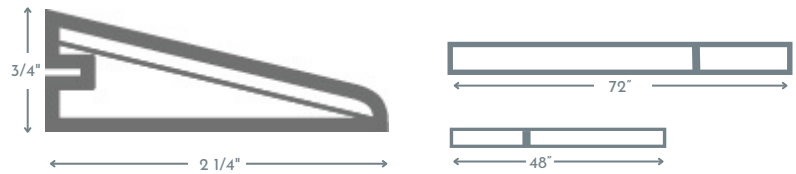

Euro Nosing

72" length with no joints (Nominal)
48" length with joints (Nominal)

Reducer

72" length with joints (Nominal)
48" length with joints (Nominal)

T MOLD

72" length with joints (Nominal)
48" length with joints (Nominal)

VENTS

4x10 OSD is 6 3/4" x 13"
4x12 OSD is 6 3/4" x 15"

SURFACE VENT
4.10

SURFACE VENT
4.12

*Our coordinating mouldings are manufactured and designed to blend in with your flooring. Colour, texture, and sheen may vary from your flooring.