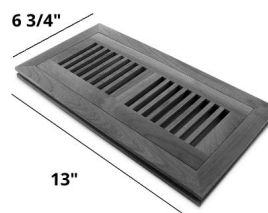

Euro Nosing

72" length with no joints (Nominal)
48" length with joints (Nominal)

Reducer

72" length with joints (Nominal)
48" length with joints (Nominal)

T MOLD

72" length with joints (Nominal)
48" length with joints (Nominal)

VENTS

4x10 OSD is 6 3/4" x 13"
4x12 OSD is 6 3/4" x 15"

SURFACE VENT
4.10

SURFACE VENT
4.12

*Our coordinating mouldings are manufactured and designed to blend in with your flooring. Colour, texture, and sheen may vary from your flooring.