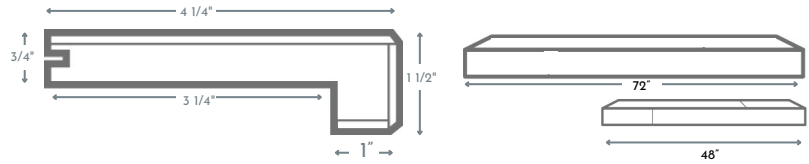

Euro Nosing

72" length with no joints (Nominal)
48" length with joints (Nominal)

Reducer

72" length with joints (Nominal)
48" length with joints (Nominal)

T MOLD

72" length with joints (Nominal)
48" length with joints (Nominal)

VENTS

4x10 OSD is 6 3/4" x 13"
4x12 OSD is 6 3/4" x 15"

SURFACE VENT
4.10

SURFACE VENT
4.12

*Our coordinating mouldings are manufactured and designed to blend in with your flooring. Colour, texture, and sheen may vary from your flooring.