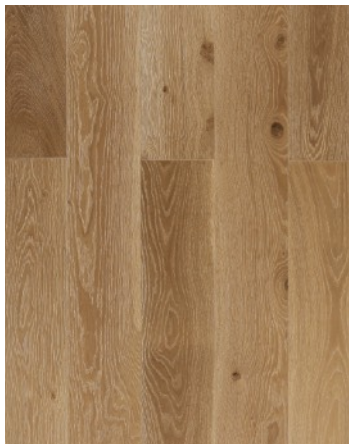

# THE BESPOKE PLANK SUMMARY

ROOFTOP LOFT

BARCELONA NOON

BREEZY BOARDWALK

FOREST GROTTTO

COTTAGE PLANK

NORTHERN VERANDA

HIDDEN CABIN