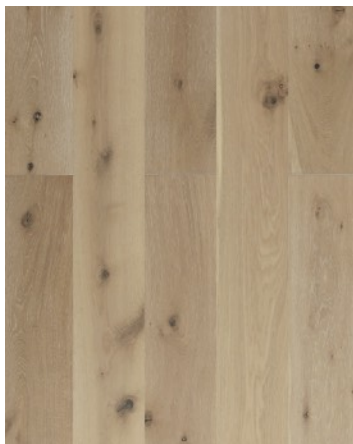

# THE BESPOKE PLANK SUMMARY

ROOFTOP LOFT

BARCELONA NOON

BREEZY BOARDWALK

FOREST GROTTTO

COTTAGE PLANK

NORTHERN VERANDA

HIDDEN CABIN