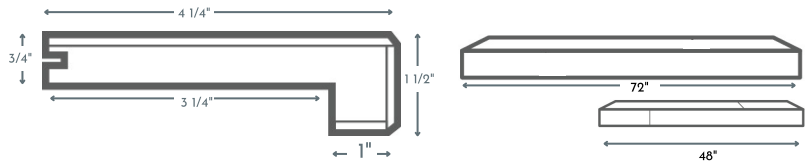

Euro Nosing

72" length with no joints (Nominal)
48" length with joints (Nominal)

Reducer

72" length with joints (Nominal)
48" length with joints (Nominal)

T MOLD

72" length with joints (Nominal)
48" length with joints (Nominal)

VENTS

4x10 OSD is 6 3/4" x 13"
4x12 OSD is 6 3/4" x 15"

SURFACE VENT
4.10

SURFACE VENT
4.12

*Our coordinating mouldings are manufactured and designed to blend in with your flooring. Colour, texture, and sheen may vary from your flooring.