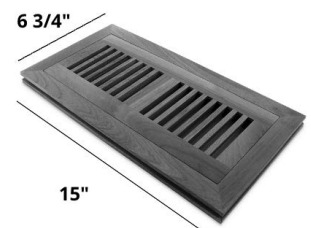

Euro Nosing

72" length with no joints (Nominal)
48" length with joints (Nominal)

Reducer

72" length with joints (Nominal)
48" length with joints (Nominal)

T MOLD

72" length with joints (Nominal)
48" length with joints (Nominal)

VENTS

4x10 OSD is 6 3/4" x 13"
4x12 OSD is 6 3/4" x 15"

SURFACE VENT
4.10

SURFACE VENT
4.12

*Our coordinating mouldings are manufactured and designed to blend in with your flooring. Colour, texture, and sheen may vary from your flooring.