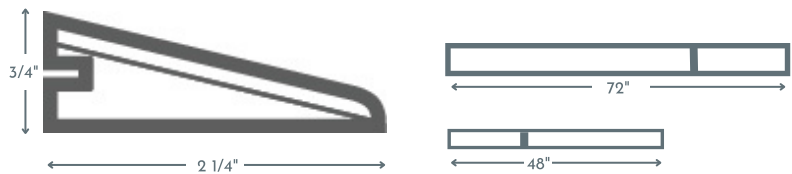

Euro Nosing

72" length with no joints (Nominal)
48" length with joints (Nominal)

Reducer

72" length with joints (Nominal)
48" length with joints (Nominal)

T MOLD

72" length with joints (Nominal)
48" length with joints (Nominal)

VENTS

4x10 OSD is 6 3/4" x 13"
4x12 OSD is 6 3/4" x 15"

SURFACE VENT
4.10

SURFACE VENT
4.12

*Our coordinating mouldings are manufactured and designed to blend in with your flooring. Colour, texture, and sheen may vary from your flooring.