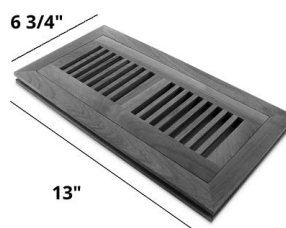

Euro Nosing

72" length with no joints (Nominal)
48" length with joints (Nominal)

Reducer

72" length with joints (Nominal)
48" length with joints (Nominal)

T MOLD

72" length with joints (Nominal)
48" length with joints (Nominal)

VENTS

4x10 OSD is 6 3/4" x 13"
4x12 OSD is 6 3/4" x 15"

SURFACE VENT
4.10

SURFACE VENT
4.12

*Our coordinating mouldings are manufactured and designed to blend in with your flooring. Colour, texture, and sheen may vary from your flooring.