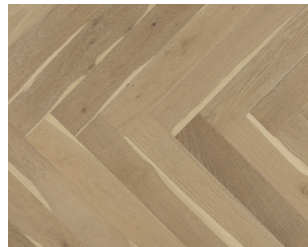

7

NOUVEAU

HERRINGBONE BESPOKE

Introducing Our Signature Bespoke Series.

Our focus with Bespoke is to bring a variety of colours and patterns that match your personality and taste. With our flagship series of the Nouveau 7 Collection, this is a no-compromise floor design built with a strong visual statement inspired by generations of design and engineering.

Dating back as early as the 16th century, the Herringbone pattern brings another level of floor design. We are proud to introduce this beautiful design heritage in to our flagship Bespoke lineup.

Specifications

Engineered Hardwood Flooring

Herringbone Designed Pattern

5" Width x 3/4" Thick x 30" Long

4mm Veneer

Beautiful Wirebrushed Finish

6 Layer Coast UV Oiled Finish

Character Grade

Tongue & Groove System

On, Above & Below Grade Floor

Radiant Heat System Compatible

Euro Oak | Breezy Boardwalk