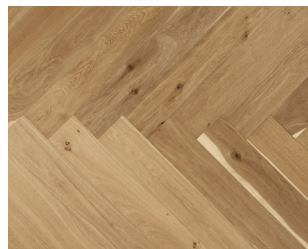

Engineered Hardwood Flooring

Herringbone Designed Pattern

5" Width x 3/4" Thick x 30" Long

4mm Veneer

Beautiful Wirebrushed Finish

6 Layer Coast UV Oiled Finish

Character Grade

Tongue & Groove System

On, Above & Below Grade Floor

Radiant Heat System Compatible

Euro Oak | Breezy Boardwalk

Euro Oak | Northern Veranda

Euro Oak | Cottage Plank

Euro Oak | Forest Grotto

Euro Oak | Hidden Cabin

Euro Oak | Rooftop Loft

Euro Oak | Barcelona Noon

Euro Oak | Lake Promenade

ENGINEERED HARDWOOD FLOORS

NOUVEAU 7
HERRINGBONE BESPOKE

FSC Certified

www.biyorkcanada.com

Biyork product specifications are subject to change. Colours may vary due to hardwood being a natural product. Please refer to a physical sample for reference. All rights reserved 2023.