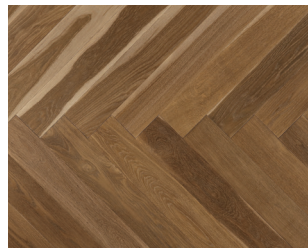

Engineered Hardwood Flooring

Herringbone Designed Pattern

5" Width x 3/4" Thick x 30" Long

4mm Veneer

Beautiful Wirebrushed Finish

6 Layer Coast UV Oiled Finish

Character Grade

Tongue & Groove System

On, Above & Below Grade Floor

Radiant Heat System Compatible

Euro Oak | Breezy Boardwalk

Euro Oak | Northern Veranda

Euro Oak | Cottage Plank

Euro Oak | Forest Grotto

Euro Oak | Hidden Cabin

Euro Oak | Rooftop Loft

Euro Oak | Barcelona Noon

Euro Oak | Lake Promenade

ENGINEERED HARDWOOD FLOORS

NOUVEAU 7
HERRINGBONE BESPOKE

FSC Certified

www.biyorkcanada.com

Biyork product specifications are subject to change. Colours may vary due to hardwood being a natural product. Please refer to a physical sample for reference. All rights reserved 2023.