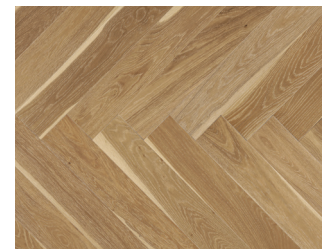

Engineered Hardwood Flooring

Herringbone Designed Pattern

5" Width x 3/4" Thick x 30" Long

4mm Veneer

Beautiful Wirebrushed Finish

6 Layer Coast UV Oiled Finish

Character Grade

Tongue & Groove System

On, Above & Below Grade Floor

Radiant Heat System Compatible

Euro Oak | Breezy Boardwalk

Euro Oak | Northern Veranda

Euro Oak | Cottage Plank

Euro Oak | Forest Grotto

Euro Oak | Hidden Cabin

Euro Oak | Rooftop Loft

Euro Oak | Barcelona Noon

Euro Oak | Lake Promenade

ENGINEERED HARDWOOD FLOORS

NOUVEAU 7
HERRINGBONE BESPOKE

FSC Certified

www.biyorkcanada.com

Biyork product specifications are subject to change. Colours may vary due to hardwood being a natural product. Please refer to a physical sample for reference. All rights reserved 2023.