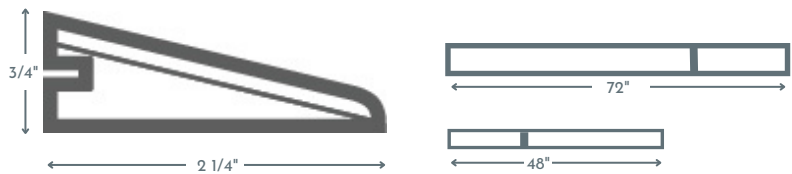

Euro Nosing

72" length with joints (Nominal)
48" length with joints (Nominal)

Reducer

72" length with joints (Nominal)
48" length with joints (Nominal)

T MOLD

72" length with joints (Nominal)
48" length with joints (Nominal)

VENTS

4x10 OSD is 6 3/4" x 13"
4x12 OSD is 6 3/4" x 15"

SURFACE VENT
4.10

SURFACE VENT
4.12

*Our coordinating mouldings are manufactured and designed to blend in with your flooring. Colour, texture, and sheen may vary from your flooring.