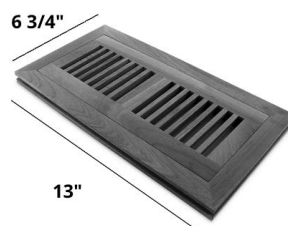

Euro Nosing

72" length with joints (Nominal)
48" length with joints (Nominal)

Reducer

72" length with joints (Nominal)
48" length with joints (Nominal)

T MOLD

72" length with joints (Nominal)
48" length with joints (Nominal)

VENTS

4x10 OSD is 6 3/4" x 13"
4x12 OSD is 6 3/4" x 15"

SURFACE VENT
4.10

SURFACE VENT
4.12

*Our coordinating mouldings are manufactured and designed to blend in with your flooring. Colour, texture, and sheen may vary from your flooring.