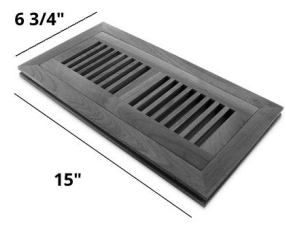

Euro Nosing

72" length with joints (Nominal)
48" length with joints (Nominal)

Reducer

72" length with joints (Nominal)
48" length with joints (Nominal)

T MOLD

72" length with joints (Nominal)
48" length with joints (Nominal)

VENTS

4x10 OSD is 6 3/4" x 13"
4x12 OSD is 6 3/4" x 15"

SURFACE VENT
4.10

SURFACE VENT
4.12

*Our coordinating mouldings are manufactured and designed to blend in with your flooring. Colour, texture, and sheen may vary from your flooring.