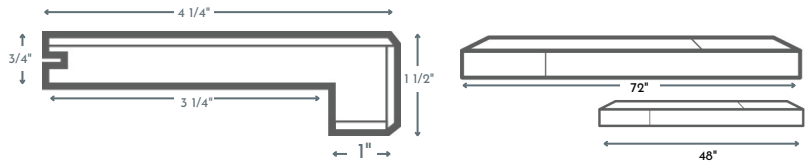

Euro Nosing

72" length with joints (Nominal)
48" length with joints (Nominal)

Reducer

72" length with joints (Nominal)
48" length with joints (Nominal)

T MOLD

72" length with joints (Nominal)
48" length with joints (Nominal)

VENTS

4x10 OSD is 6 3/4" x 13"
4x12 OSD is 6 3/4" x 15"

SURFACE VENT
4.10

SURFACE VENT
4.12

*Our coordinating mouldings are manufactured and designed to blend in with your flooring. Colour, texture, and sheen may vary from your flooring.