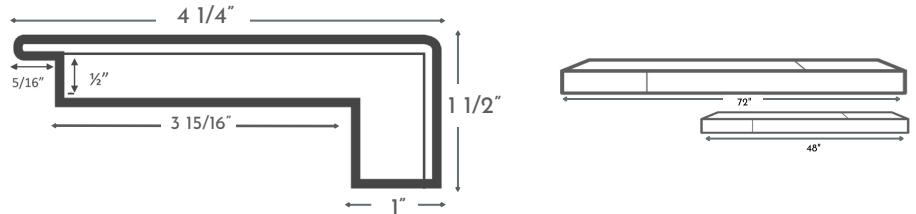

### Euro Nosing

72" length with joints (Nominal)  
48" length with joints (Nominal)

### Reducer

72" length with joints (Nominal)  
48" length with joints (Nominal)

### T MOLD

72" length with joints (Nominal)  
48" length with joints (Nominal)