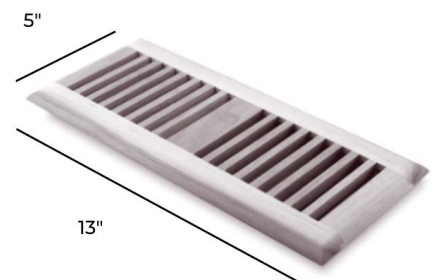

DROP IN VENT 4.12

*Our coordinating mouldings are manufactured and designed to blend in with your flooring. Colour, texture, and sheen may vary from your flooring.