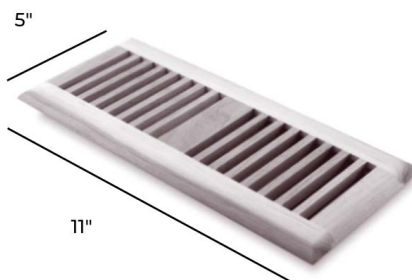

DROP IN VENT 4.10