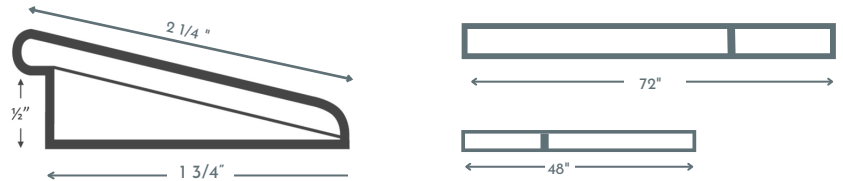

### Euro Nosing

72" length with joints (Nominal)  
48" length with joints (Nominal)

### Reducer

72" length with joints (Nominal)  
48" length with joints (Nominal)

### T MOLD

72" length with joints (Nominal)  
48" length with joints (Nominal)