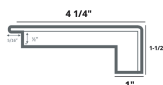

Indoor Air Quality Certified: FloorScore

Accessories

T-MOULDING

OVERLAP REDUCER

OVERLAP NOSING

Nimbus Cloud

Rice Wine

Painter's White