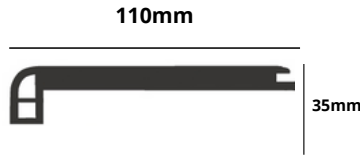

REDUCER

EURO STAIR NOSE

T-MOULDING

REDUCER DIMENSION
94.49in x 1.69in x 8mm

STAIR NOSE DIMENSION
94.49in x 4in x 35mm
86in x 4in x 35mm*

T-MOLD DIMENSION
94.49in x 1.77in x 7mm

*Applicable only to Combed Cotton and Porcelain