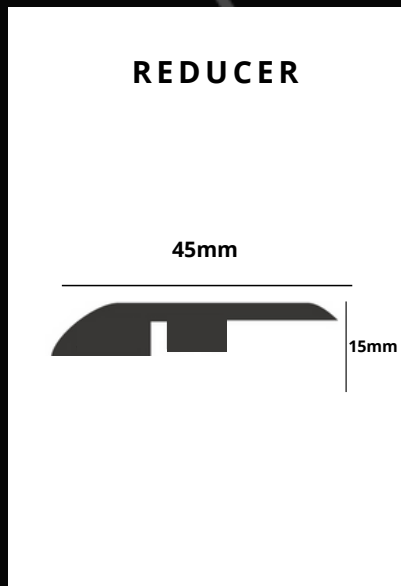

REDUCER DIMENSION  
94.48in x 1.77in x 15mm

STAIR NOSE DIMENSION  
94.48in x 4.53in x 24mm

T-MOLD DIMENSION  
94.48in x 1.77in x 12mm