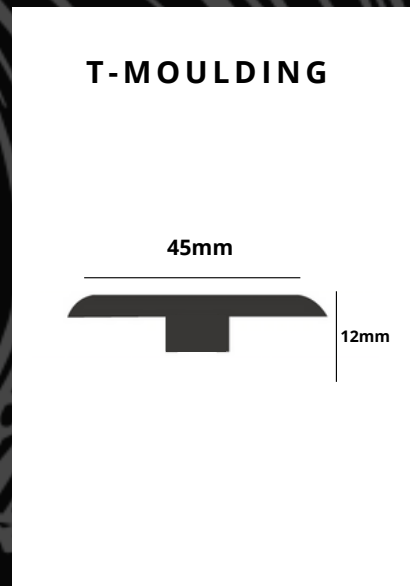

REDUCER DIMENSION  
94.48in x 1.77in x 15mm

STAIR NOSE DIMENSION  
94.48in x 4.53in x 24mm

T-MOLD DIMENSION  
94.48in x 1.77in x 12mm