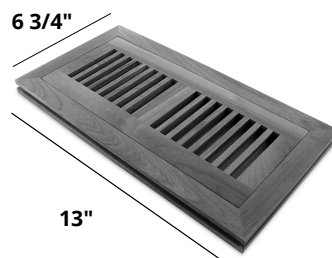

SURFACE VENT

4.10