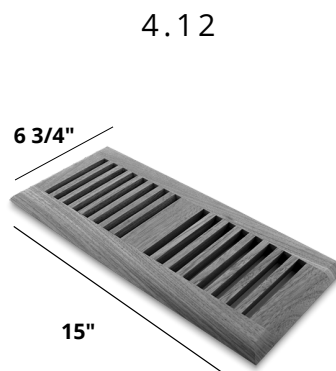

VENTS

4x10 OSD is 6 3/4" x 13"

4x12 OSD is 6 3/4" x 15"

SURFACE VENT 4.10

SURFACE VENT 4.12

HARDWOOD FLOOR
ACCESSORIES

BIYORK

BY INNOVATION. BY DESIGN.