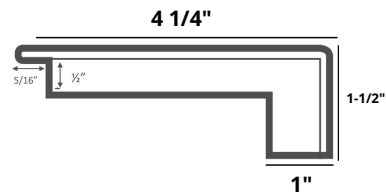

OVERLAP REDUCER

T-MOULDING

OVERLAP NOSING

DIMENSIONS

MOULDINGS

EURO STAIR NOSE - 48 & 72 INCHES

T-MOLD - 48 & 72 INCHES

REDUCER - 48 & 72 INCHES