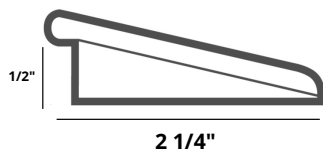

BIYORK

BY INNOVATION. BY DESIGN.

ACCESSORIES THAT MAKE A STATEMENT.

Lay the final touches with our colour matched Mouldings, Stair Nose, and Vents.

Like every Biyork Floor, Our accessories are carefully Designed and Tested for easy install and a lifetime statement for your home.

OVERLAP REDUCER