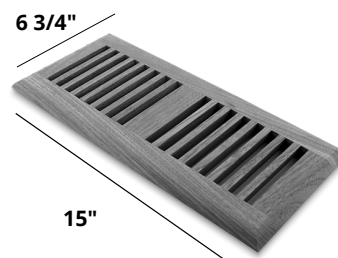

VENTS

4x10 OSD is 6 3/4" x 13"

4x12 OSD is 6 3/4" x 15"

SURFACE VENT

4.10

SURFACE VENT

4.12

HARDWOOD FLOOR CLIC
ACCESSORIES