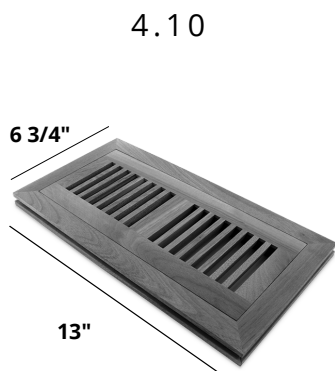

VENTS

4x10 OSD is 6 3/4" x 13"

4x12 OSD is 6 3/4" x 15"

SURFACE VENT 4.10

SURFACE VENT 4.12

HARDWOOD FLOOR
ACCESSORIES

BIYORK

BY INNOVATION. BY DESIGN.