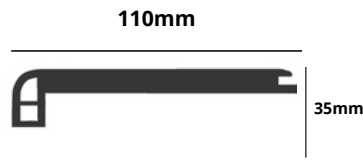

WATERPROOF FLOOR
ACCESSORIES

REDUCER

EURO STAIR NOSE

T-MOULDING

REDUCER DIMENSION
94.49in x 1.69in x 8mm

STAIR NOSE DIMENSION
94.49in x 4in x 35mm
86in x 4in x 35mm*

T-MOLD DIMENSION
94.49in x 1.77in x 7mm

*Applicable only to Combed Cotton and Porcelain