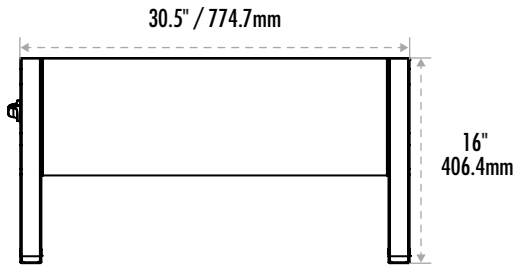

Dimensions

Lotus™ DX Sit-Stand Workstation 8080301/8080201

Highest Position

Lowest Position

Base Footprint