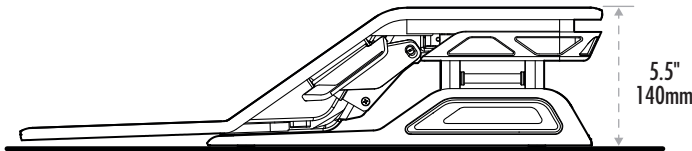

Dimensions

Lotus™ DX Sit-Stand Workstation 8080301/8080201

Highest Position

Lowest Position

Base Footprint