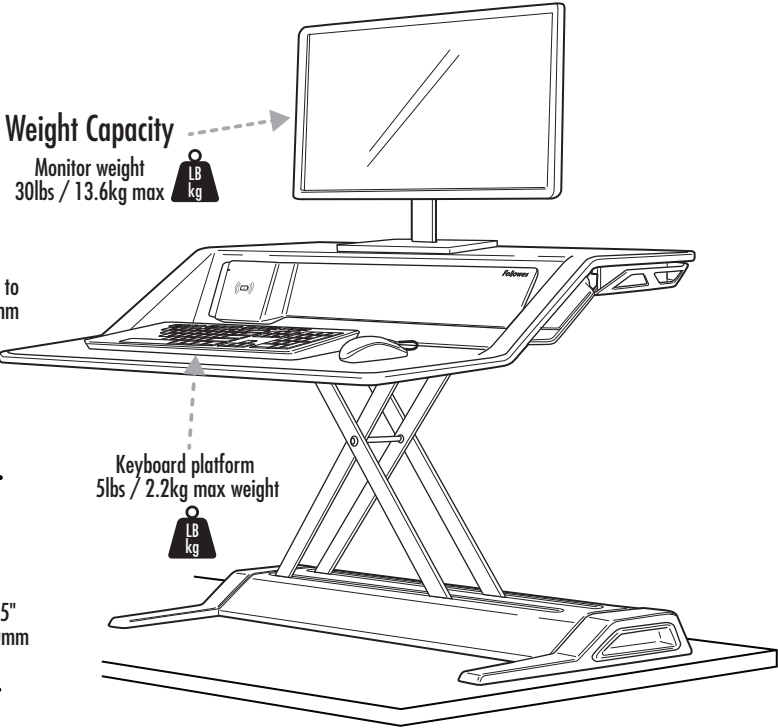

Dimensions

Lotus™ DX Sit-Stand Workstation 8080301/8080201

Highest Position

Lowest Position

Base Footprint