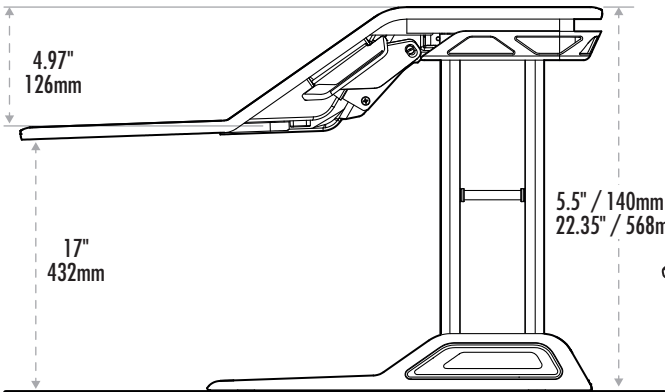

Dimensions

Lotus™ DX Sit-Stand Workstation 8080301/8080201

Highest Position

Lowest Position

Base Footprint