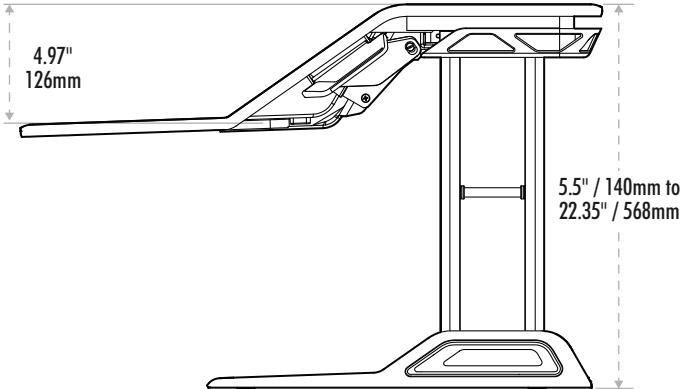

Dimensions

Lotus™ Sit Stand Workstation 0007901/0009901

Weight Capacity

Monitor weight
30lbs / 13.6kg max

Keyboard platform
5lbs / 2.2kg max weight

Base Footprint

Base Footprint

Highest Position

Lowest Position