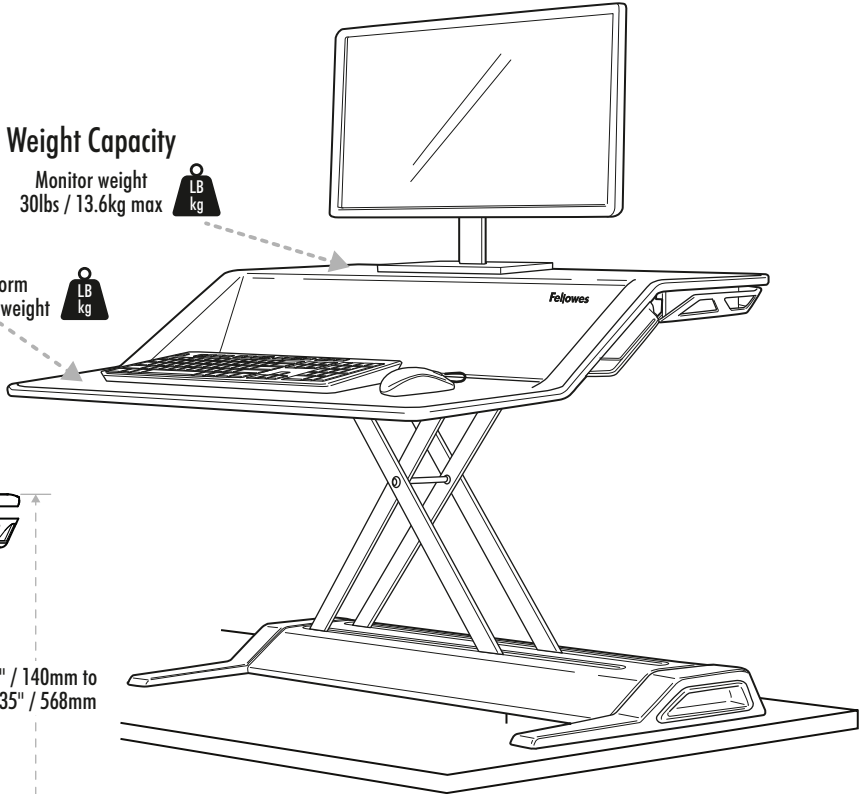

Dimensions

Lotus™ Sit Stand Workstation 0007901/0009901

Weight Capacity

Monitor weight
30lbs / 13.6kg max

Keyboard platform
5lbs / 2.2kg max weight

Base Footprint

Base Footprint

Highest Position

Lowest Position