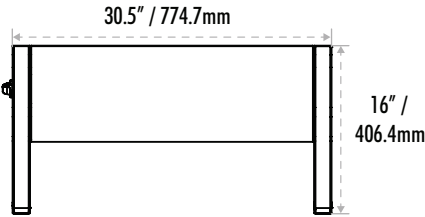

Dimensions

Lotus™ Sit Stand Workstation 0007901/0009901

Weight Capacity

Monitor weight
30lbs / 13.6kg max

Keyboard platform
5lbs / 2.2kg max weight

Base Footprint

Base Footprint

Highest Position

Lowest Position