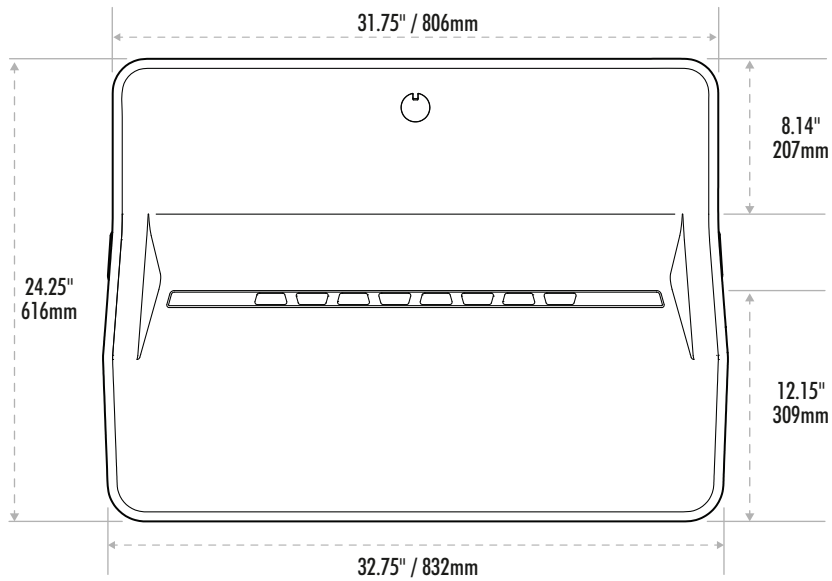

Dimensions

Lotus™ Sit Stand Workstation 0007901/0009901

Weight Capacity

Monitor weight
30lbs / 13.6kg max

Keyboard platform
5lbs / 2.2kg max weight

Base Footprint

Base Footprint

Highest Position

Lowest Position