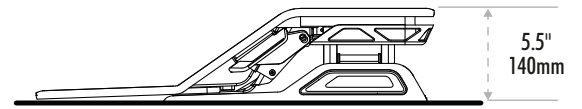

Dimensions

Lotus™ Sit Stand Workstation 0007901/0009901

Weight Capacity

Monitor weight
30lbs / 13.6kg max

Keyboard platform
5lbs / 2.2kg max weight

Base Footprint

Base Footprint

Highest Position

Lowest Position