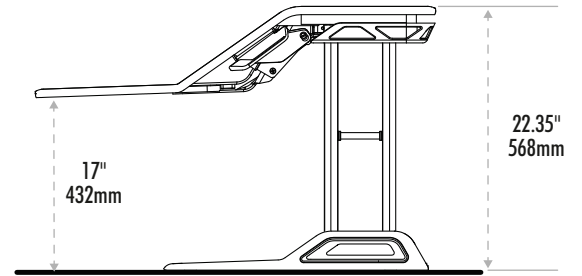

Dimensions

Lotus™ Sit Stand Workstation 0007901/0009901

Weight Capacity

Monitor weight
30lbs / 13.6kg max

Keyboard platform
5lbs / 2.2kg max weight

Base Footprint

Base Footprint

Highest Position

Lowest Position