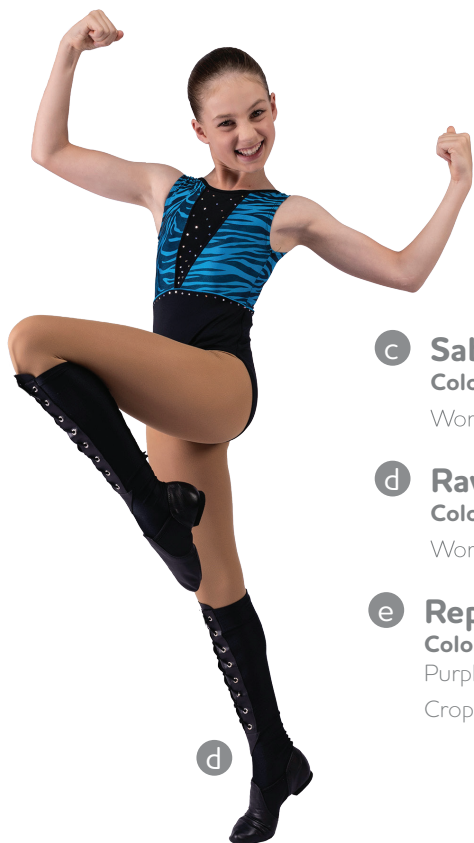

d

d Float Like a Butterfly

Colour Pink, White, Lavender

Hair Accessory: Blossom Hairclip

e

e Heatwave

Colour Brown, Wildberry, Green, Gunmetal

a Doha
Colour Black, Cyclamen, Gunmetal, Red, Royal, Turquoise, Yellow

a

b High Five
Colour Candy Pink, Yellow, Purple, Royal Contrast
 Unitard & Skirt sold separately

b

c Lose Control
Colour Candy Pink, Lime, Royal, Red, Purple, Turquoise
 Croptop & Brief sold separately

c

d

d I Will Be There
Colour Purple or Candy Pink

e

e Recess
Colour Purple, Royal, Bubblegum Pink
 Jacket & Skirt sold separately

a Dream a Little
Colour Bubblegum Pink or Orange
 Hair accessory included

b Schools Out (girl)
Colour Yellow, Burgundy, Red, Royal

c Sable
Colour as shown
 Worn with Lycra Boots

d Raven
Colour as shown
 Worn with Lycra Boots

e Replay
Colour Candy Pink, Lime, Purple, Turquoise
 Croptop & Brief sold separately

a **She's So Sweet**
Colour Pink or Turquoise