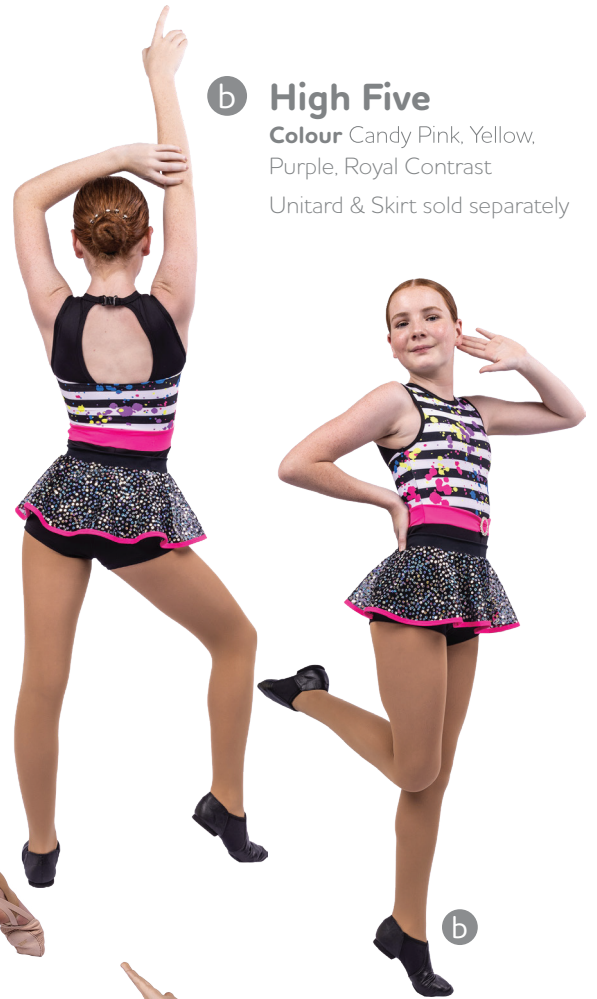

b

b Rain Storm

Colour Green, Pink, Brown, Lavender, Avocado, Dusty Pink

Hair Accessory: Crystal Hairslide HL018

c Take It Slow

Colour any Micro Dri with Stretch Mesh

Croptop & Skirt sold separately

c

d

d Float Like a Butterfly

Colour Pink, White, Lavender

Hair Accessory: Blossom Hairclip

e

e Heatwave

Colour Brown, Wildberry, Green, Gunmetal

a Doha
Colour Black, Cyclamen, Gunmetal, Red, Royal, Turquoise, Yellow

a

b High Five
Colour Candy Pink, Yellow, Purple, Royal Contrast
 Unitard & Skirt sold separately

b

c Lose Control
Colour Candy Pink, Lime, Royal, Red, Purple, Turquoise
 Croptop & Brief sold separately

c

d

c Sable
Colour as shown
 Worn with Lycra Boots

d Raven
Colour as shown
 Worn with Lycra Boots

e Replay
Colour Candy Pink, Lime, Purple, Turquoise
 Croptop & Brief sold separately

a **She's So Sweet**
Colour Pink or Turquoise