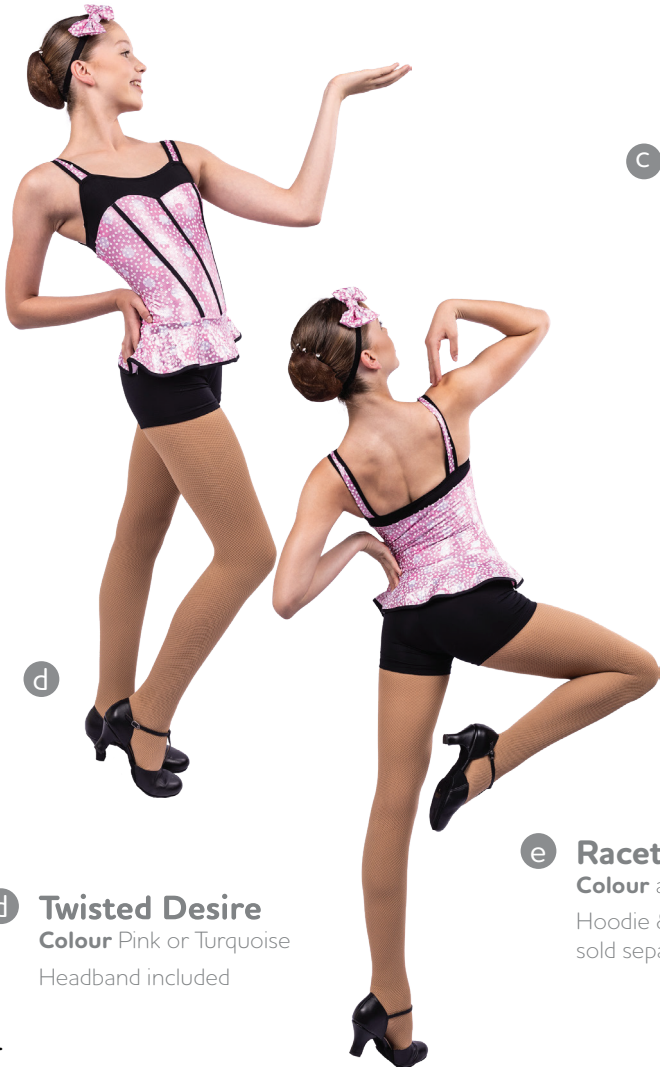

c Sable
Colour as shown
 Worn with Lycra Boots

d Raven
Colour as shown
 Worn with Lycra Boots

e Replay
Colour Candy Pink, Lime, Purple, Turquoise
 Croptop & Brief sold separately

a **She's So Sweet**
Colour Pink or Turquoise

a

b **Victory**
Colour as shown
Cropped & Skirt sold separately

b

c **Meow**
Colour as shown
Child sizes only

c

d **Twisted Desire**
Colour Pink or Turquoise
Headband included

d

e **Racetrack**
Colour as shown
Hoodie & Leggings sold separately