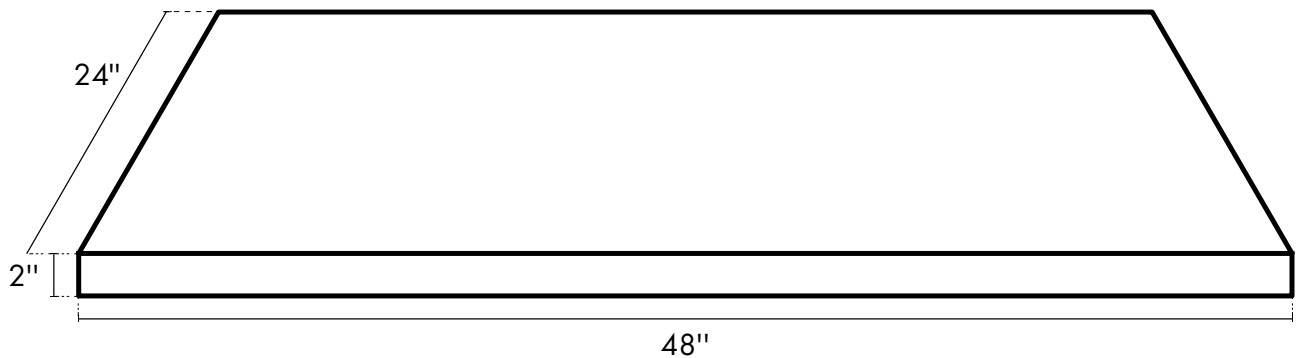

AVAILABLE SIZES

ONE SIZE

## SIZING

## SCALE

## MORE INFO

**DIMENSIONS** 48" x 24" x 2" (L x W x H)

**MATERIAL** Fiberglass Reinforced Concrete

**USAGE** Outdoors

**COLORS**

**WEIGHT** 176 lb.

**WARRANTY** 1-Year Structural Warranty

Note that all measurements are approximate due to the handcrafted nature of our products. Please expect slight variation in colors.