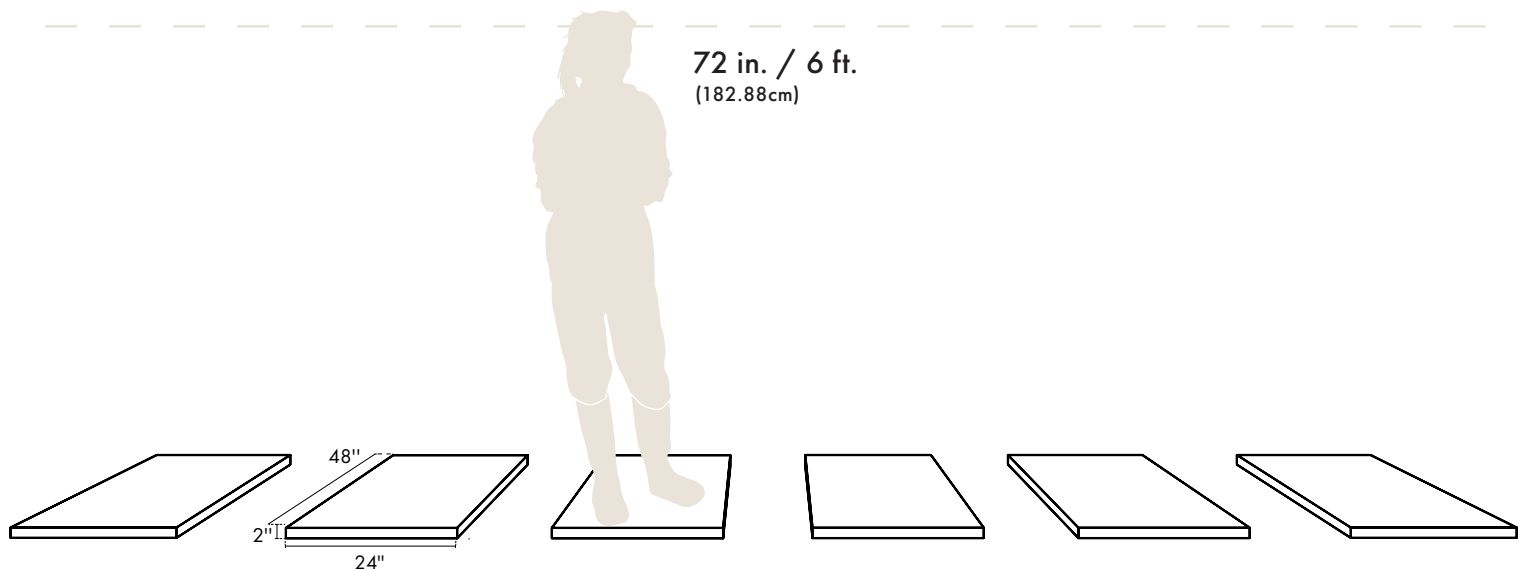

# STEPPING STONE

OUTDOOR ELEMENTS

CONCRETI

With a mesmerizing palette of 17 different colors, these Concrete Stepping Stones offer a delightful opportunity to unleash your creativity. Mix and match shades to design a whimsical path that harmonizes with your surroundings, adding a touch of sophistication and joyful flair to any outdoor space.

## SIZING

## SCALE

## MORE INFO

**DIMENSIONS** 48" x 24" x 2" (L x W x H)

**MATERIAL** Fiberglass Reinforced Concrete

**USAGE** Outdoors

**COLORS**

**WEIGHT** 176 lb.

**WARRANTY** 1-Year Structural Warranty

Note that all measurements are approximate due to the handcrafted nature of our products. Please expect slight variation in colors.