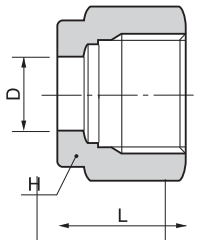

Nut SN

fractional

Part No.	Tube O.D. D		Width across flat H		L
	in	mm	in	mm	
SN-1	1/16	1.59	5/16	7.93	7.90
SN-2	1/8	3.17	7/16	11.11	11.93
SN-3	3/16	4.76	1/2	12.70	11.93
SN-4	1/4	6.35	9/16	14.28	12.70
SN-5	5/16	7.93	5/8	15.87	13.46
SN-6	3/8	9.52	11/16	17.46	14.22
SN-8	1/2	12.70	7/8	22.22	17.52
SN-10	5/8	15.87	1	25.40	17.52
SN-12	3/4	19.05	1-1/8	28.57	17.52
SN-14	7/8	22.22	1-1/4	31.75	17.52
SN-16	1	25.40	1-1/2	38.10	20.57
SN-20	1-1/4	31.75	1-7/8	47.63	31.75
SN-24	1-1/2	38.10	2-1/4	57.15	38.10
SN-32	2	50.80	3	76.20	52.32