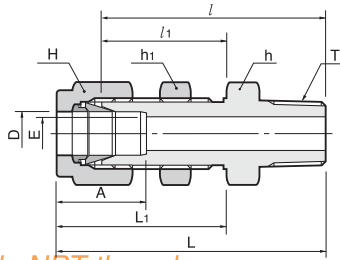

Bulkhead Male Connector SMCB

Connects fractional tube to female NPT thread

| Part No. | Tube O.D. | | T (NPT) | E Min. | Width across flat | | | | | A | l | l ₁ | L | L ₁ | Panel Hole Drill size | Panel Max Thickness | |
|-------------|-----------|-------|------------|-----------|-------------------|-------|----------------|-------|-------|-------|-------|----------------|-------|----------------|-----------------------------|---------------------------|-------|
| | D in | mm | | | h | mm | h ₁ | mm | H | | | | | | | | in |
| SMCB-2-2N | 1/8 | 3.17 | 1/8 | 2.28 | 1/2 | 12.70 | 1/2 | 12.70 | 7/16 | 11.11 | 12.70 | 39.87 | 24.63 | 46.48 | 31.24 | 8.33 | 12.70 |
| SMCB-4-2N | 1/4 | 6.35 | 1/8 | 4.82 | 5/8 | 15.87 | 5/8 | 15.87 | 9/16 | 14.28 | 15.24 | 42.16 | 26.16 | 49.53 | 33.52 | 11.50 | 10.16 |
| SMCB-4-4N | 1/4 | 6.35 | 1/4 | 4.82 | 5/8 | 15.87 | 5/8 | 15.87 | 9/16 | 14.28 | 15.24 | 45.97 | 26.16 | 53.34 | 33.52 | 11.50 | 10.16 |
| SMCB-6-4N | 3/8 | 9.52 | 1/4 | 7.11 | 3/4 | 19.05 | 3/4 | 19.05 | 11/16 | 17.46 | 16.76 | 50.03 | 29.46 | 57.40 | 36.83 | 14.68 | 11.17 |
| SMCB-6-6N | 3/8 | 9.52 | 3/8 | 7.11 | 3/4 | 19.05 | 3/4 | 19.05 | 11/16 | 17.46 | 16.76 | 50.03 | 29.46 | 57.40 | 36.83 | 14.68 | 11.17 |
| SMCB-6-8N | 3/8 | 9.52 | 1/2 | 7.11 | 7/8 | 22.22 | 3/4 | 19.05 | 11/16 | 17.46 | 16.76 | 56.38 | 29.46 | 63.75 | 36.83 | 14.68 | 11.17 |
| SMCB-8-6N | 1/2 | 12.70 | 3/8 | 9.39 | 15/16 | 23.81 | 15/16 | 23.81 | 7/8 | 22.22 | 22.86 | 53.08 | 31.75 | 63.24 | 41.91 | 19.44 | 12.70 |
| SMCB-8-8N | 1/2 | 12.70 | 1/2 | 10.41 | 15/16 | 23.81 | 15/16 | 23.81 | 7/8 | 22.22 | 22.86 | 58.67 | 31.75 | 68.83 | 41.91 | 19.44 | 12.70 |
| SMCB-12-12N | 3/4 | 19.05 | 3/4 | 15.74 | 1-3/16 | 30.16 | 1-3/16 | 30.16 | 1-1/8 | 28.58 | 24.38 | 66.04 | 37.33 | 76.20 | 47.49 | 25.76 | 16.76 |
| SMCB-16-16N | 1 | 25.40 | 1 | 22.35 | 1-5/8 | 41.28 | 1-5/8 | 41.28 | 1-1/2 | 38.10 | 31.24 | 81.02 | 45.21 | 93.21 | 57.40 | 33.73 | 19.05 |
| SMCB-20-20N | 1-1/4 | 31.75 | 1-1/4 | 27.68 | 1-7/8 | 47.63 | 1-7/8 | 47.63 | 1-7/8 | 47.63 | 41.14 | 85.97 | 47.75 | 108.07 | 69.85 | 41.67 | 19.05 |
| SMCB-24-24N | 1-1/2 | 38.10 | 1-1/2 | 34.03 | 2-1/4 | 57.15 | 2-1/4 | 57.15 | 2-1/4 | 57.15 | 50.03 | 93.03 | 49.27 | 120.21 | 76.45 | 49.61 | 19.05 |
| SMCB-32-32N | 2 | 50.80 | 2 | 45.97 | 2-3/4 | 69.85 | 2-3/4 | 69.85 | 3 | 76.20 | 67.56 | 107.29 | 56.38 | 144.62 | 93.71 | 16.27 | 19.05 |