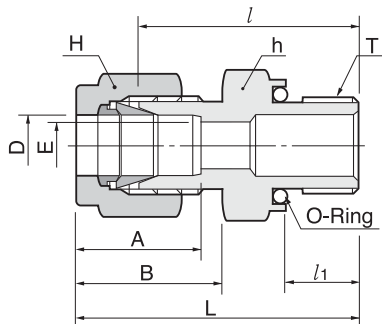

O-Seal Straight Thread Connector SCOS

Connects fractional tube to female straight thread

Part No.	Tube O.D.		Straight Thread T(u)	E Min.	Width across flat				A	B	l	l ₁	L	O-Ring Unifom Size Number
	D in	D mm			h in	h mm	H in	H mm						
SCOS-2 - 2U	1/8	3.17	5/16-20	2.28	9/16	14.28	7/16	11.11	12.70	15.24	26.16	8.63	32.76	-011
SCOS-3 - 3U	3/16	4.76	3/8-24	3.04	5/8	15.87	1/2	12.70	13.71	16.00	27.68	9.65	34.29	-012
SCOS-4 - 4U	1/4	6.35	7/16-20	4.82	3/4	19.05	9/16	14.28	15.24	17.78	30.98	10.41	38.35	-111
SCOS-5 - 5U	5/16	7.93	1/2-20	6.35	7/8	22.22	5/8	15.87	16.25	18.54	33.27	11.17	40.64	-112
SCOS-6 - 6U	3/8	9.52	9/16-18	7.11	15/16	23.81	11/16	17.46	16.76	19.30	35.05	11.93	42.41	-113
SCOS-8 - 8U	1/2	12.70	3/4-16	10.41	1-1/8	28.57	7/8	22.22	22.86	21.84	35.81	11.93	45.97	-116
SCOS-12 - 12U	3/4	19.05	1-1/16-12	15.74	1-1/2	38.10	1-1/8	28.58	24.38	21.84	42.16	14.22	52.32	-215
SCOS-16 - 16U	1	25.40	1-5/16-12	22.35	1-3/4	44.45	1-1/2	38.10	31.24	26.41	45.97	14.22	58.16	-219