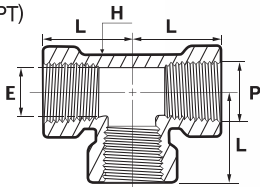

P-ST

Tee
(Female NPT)

Part Number	P Pipe Size	L	E	H Wrench Flat
P-ST- 2N	1/8	24.1	8.9	12.7
P-ST- 4N	1/4	29.0	11.7	17.5
P-ST- 6N	3/8	34.5	15.0	20.6
P-ST- 8N	1/2	37.0	18.7	25.4
P-ST-12N	3/4	46.5	23.5	31.8
P-ST-16N	1	48.5	29.7	42.8