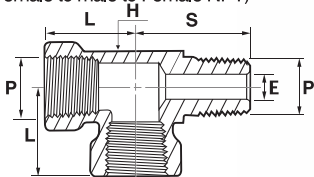

P-SRT

Run Tee

(Female to male to Female NPT)

Part Number	P Pipe Size	L	S	E	H Wrench Flat
P-SRT- 2N	1/8	24.1	19.6	4.8	12.7
P-SRT- 4N	1/4	29.0	26.5	7.1	17.5
P-SRT- 6N	3/8	34.5	28.2	9.6	20.6
P-SRT- 8N	1/2	37.0	35.3	11.9	25.4
P-SRT-12N	3/4	46.5	39.6	15.7	31.8
P-SRT-16N	1	48.8	49.2	22.3	42.9