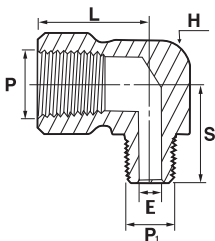

P-SRSL

Reducing Street Elbow

(Female to male NPT)

Part Number	Pipe P Size	P1 Male Pipe Size	L	S	E	H Wrench Flat
P-SRSL-4-2N	1/4	1/8	29.0	22.4	4.8	17.5
P-SRSL-6-4N	3/8	1/4	34.5	28.2	7.1	20.6
P-SRSL-8-4N	1/2	1/4	37.0	30.5	7.1	25.4
P-SRSL-8-6N	1/2	3/8	37.0	30.5	9.6	25.4
P-SRSL-12-8N	3/4	1/2	46.5	39.6	11.9	31.8
P-SRSL-16-8N	1	1/2	48.8	44.5	11.9	42.9