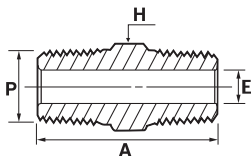

P-SHN

Hex Nipple

(Male NPT both ends)

Part Number	P PipeSize	A	E	H Hex
P-SHN- 2N	1/8	25.4	4.8	11.1
P-SHN- 4N	1/4	35.3	7.1	14.2
P-SHN- 6N	3/8	36.1	9.6	17.4
P-SHN- 8N	1/2	46.7	11.9	22.2
P-SHN-12N	3/4	46.7	15.7	26.9
P-SHN-16N	1	58.7	22.3	34.9