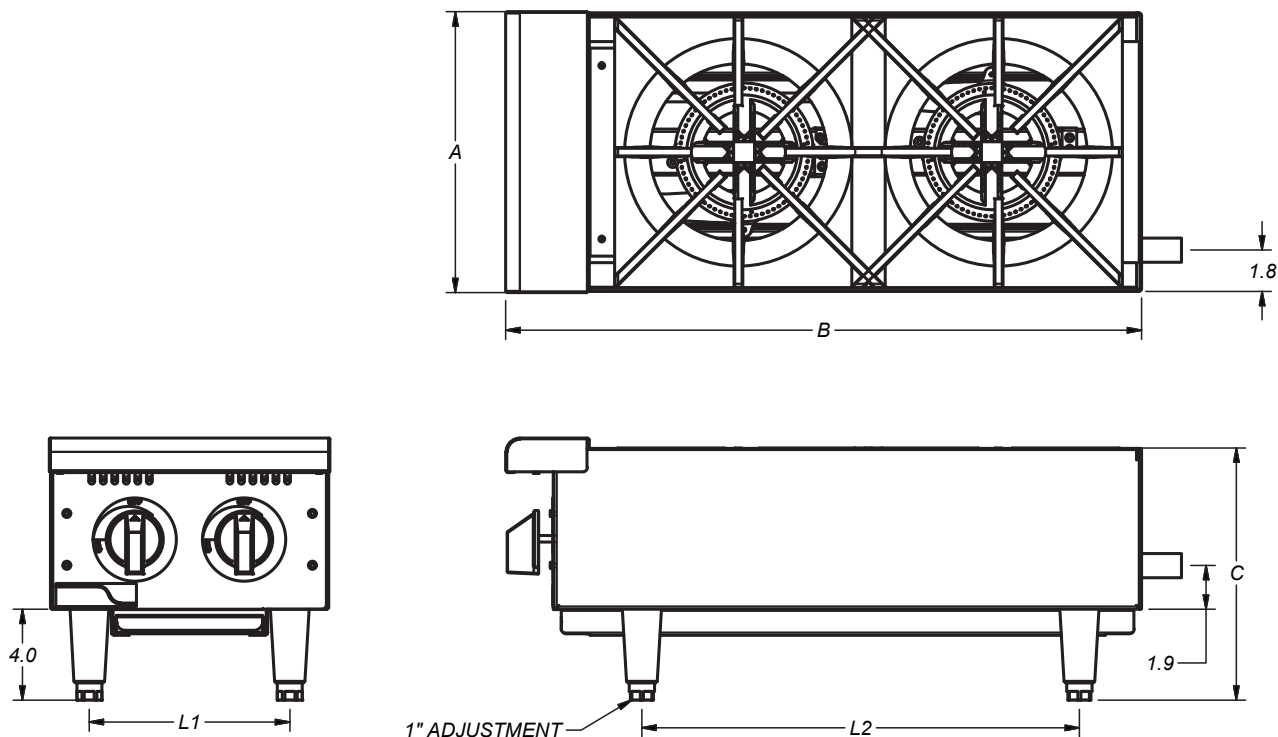

GHP-2S

APW Wyott gas hot plates will be constructed in the U.S.A. consisting of an aluminized steel with stainless steel front. Unit has aluminized steel drip pan, heavy-duty cast iron grates, cast iron 22,000 BTU burners, adjustable manual control valve, standing pilot for each burner and pressure regulator. Hot plates are available in 12", 24", or 36" wide sizes and operate on natural or propane gas. Hot plates are AGA certified and NSF and CGA listed. Gas convertible in the field with conversion kit supplied with each hot plate. Units are shipped Natural Gas.

CERTIFICATIONS

Certified by the following agencies:

FEATURES AT A GLANCE

- Available in 2, 4, and 6 burner styles (12", 24" & 36" cooking zones).
- High performance 22,000 BTU cast iron burners per 12" cooking zone.
- Removable heavy-duty cast iron grates.
- Stainless steel bull nose and front panel.
- Removable drip tray.
- Manual adjustable control with standing pilot.
- Adjustable 4" legs.

EQUIPMENT DIMENSIONS (GHP-2S SHOWN BELOW)

MECHANICAL SPECIFICATIONS

Model #	Overall Dimensions Width (A) x Depth (B) x Height (C) (inches / mm)	Leg Width (L1)	Leg Width (L2)	No. Controls	BTU	Cooking Surface Inches (cm)	Ship Weight (lbs. / Kilos)	Installed Weight (lbs. / Kilos)
GGT-24S	12.2" x 28.9" x 11.9" (31.0 x 73.0 x 430.0)	10.5" (27.0)	20.35" (52.0)	2	44,000	11.94" (30.0)	75 (34.1)	66 (30)
GGT-36S	24.2" x 28.9" x 11.9" (61.0 x 73.0 x 430.0)	22.5" (57.0)	20.35" (52.0)	3	88,000	11.94" (30.0)	125 (56.8)	110 (50.0)
GGT-48S	36.2" x 28.9" x 11.9" (92.0 x 73.0 x 430.0)	34.5" (87.0)	20.35" (52.0)	4	132,000	11.94" (30.0)	200 (90.9)	176 (80)