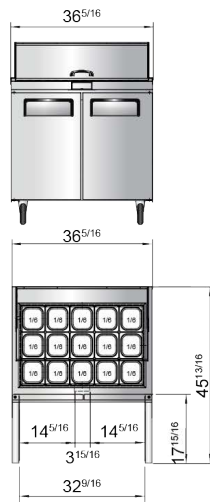

www.atosa.com | www.atosausa.com

California, Colorado, Florida, Georgia, Illinois, Massachusetts, New Jersey, Ohio, Texas, Washington

SPECIFICATIONS

Models	Door	Capacity (Cu.Ft.)	Shelves	Casters (inch)	Amps (A)	Voltage (V/Hz/Ph)	HP	Refrigerant	Exterior Dimensions (inch)	Net Weight (lbs)	Gross Weight (lbs)
MSF8305GR	1	7.2	1	5	2.3	115/60/1	1/7	R290	27 ^{1/2} ×34×47 ^{1/10}	170	212
MSF3615GR	2	8.7	2	5	2.3	115/60/1	1/7	R290	36 ^{5/16} ×34×47 ^{1/10}	174	240
MSF8306GR	2	13.4	2	5	2.3	115/60/1	1/7	R290	48 ^{1/5} ×34×47 ^{1/10}	243	293
MSF8307GR	2	17.2	2	5	2.8	115/60/1	1/5	R290	60 ^{1/5} ×34×47 ^{1/10}	284	340
MSF8308GR	3	21.1	3	5	2.8	115/60/1	1/5	R290	72 ^{7/10} ×34×47 ^{1/10}	331	401

PLAN VIEW

MSF8305GR

MSF3615GR

MSF8306GR

MSF8307GR

MSF8308GR