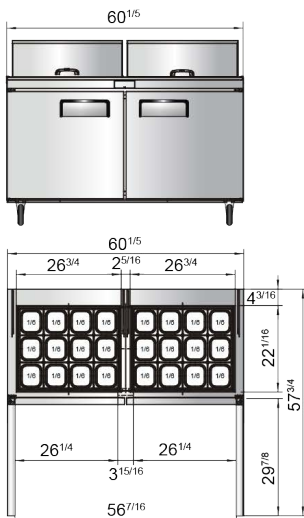

www.atosa.com | www.atosausa.com

California, Colorado, Florida, Georgia, Illinois, Massachusetts, New Jersey, Ohio, Texas, Washington

SPECIFICATIONS

Models	Door	Capacity (Cu.Ft.)	Shelves	Casters (inch)	Amps (A)	Voltage (V/Hz/Ph)	HP	Refrigerant	Exterior Dimensions (inch)	Net Weight (lbs)	Gross Weight (lbs)
MSF8305GR	1	7.2	1	5	2.3	115/60/1	1/7	R290	27 ^{1/2} ×34×47 ^{1/10}	170	212
MSF3615GR	2	8.7	2	5	2.3	115/60/1	1/7	R290	36 ^{5/16} ×34×47 ^{1/10}	174	240
MSF8306GR	2	13.4	2	5	2.3	115/60/1	1/7	R290	48 ^{1/5} ×34×47 ^{1/10}	243	293
MSF8307GR	2	17.2	2	5	2.8	115/60/1	1/5	R290	60 ^{1/5} ×34×47 ^{1/10}	284	340
MSF8308GR	3	21.1	3	5	2.8	115/60/1	1/5	R290	72 ^{7/10} ×34×47 ^{1/10}	331	401

PLAN VIEW

MSF8305GR

MSF3615GR

MSF8306GR

MSF8307GR

MSF8308GR