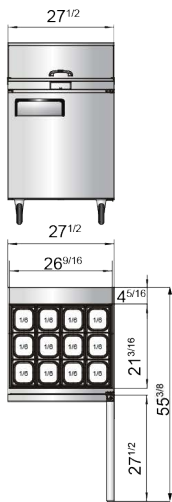

www.atosa.com | www.atosausa.com

California, Colorado, Florida, Georgia, Illinois, Massachusetts, New Jersey, Ohio, Texas, Washington

SPECIFICATIONS

Models	Door	Capacity (Cu.Ft.)	Shelves	Casters (inch)	Amps (A)	Voltage (V/Hz/Ph)	HP	Refrigerant	Exterior Dimensions (inch)	Net Weight (lbs)	Gross Weight (lbs)
MSF8305GR	1	7.2	1	5	2.3	115/60/1	1/7	R290	27 ^{1/2} ×34×47 ^{1/10}	170	212
MSF3615GR	2	8.7	2	5	2.3	115/60/1	1/7	R290	36 ^{5/16} ×34×47 ^{1/10}	174	240
MSF8306GR	2	13.4	2	5	2.3	115/60/1	1/7	R290	48 ^{1/5} ×34×47 ^{1/10}	243	293
MSF8307GR	2	17.2	2	5	2.8	115/60/1	1/5	R290	60 ^{1/5} ×34×47 ^{1/10}	284	340
MSF8308GR	3	21.1	3	5	2.8	115/60/1	1/5	R290	72 ^{7/10} ×34×47 ^{1/10}	331	401

PLAN VIEW

MSF8305GR

MSF3615GR

MSF8306GR

MSF8307GR

MSF8308GR