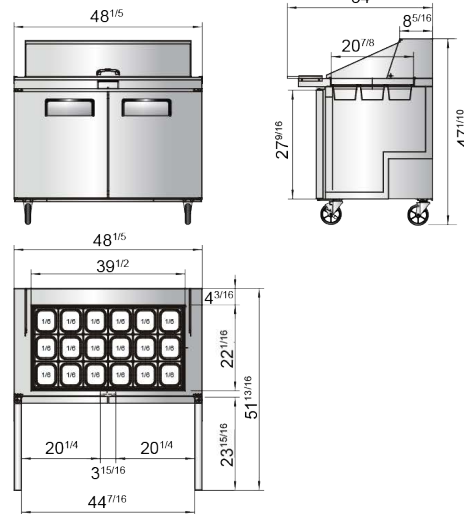

www.atosa.com | www.atosausa.com

California, Colorado, Florida, Georgia, Illinois, Massachusetts, New Jersey, Ohio, Texas, Washington

SPECIFICATIONS

Models	Door	Capacity (Cu.Ft.)	Shelves	Casters (inch)	Amps (A)	Voltage (V/Hz/Ph)	HP	Refrigerant	Exterior Dimensions (inch)	Net Weight (lbs)	Gross Weight (lbs)
MSF8305GR	1	7.2	1	5	2.3	115/60/1	1/7	R290	27 ^{1/2} ×34×47 ^{1/10}	170	212
MSF3615GR	2	8.7	2	5	2.3	115/60/1	1/7	R290	36 ^{5/16} ×34×47 ^{1/10}	174	240
MSF8306GR	2	13.4	2	5	2.3	115/60/1	1/7	R290	48 ^{1/5} ×34×47 ^{1/10}	243	293
MSF8307GR	2	17.2	2	5	2.8	115/60/1	1/5	R290	60 ^{1/5} ×34×47 ^{1/10}	284	340
MSF8308GR	3	21.1	3	5	2.8	115/60/1	1/5	R290	72 ^{7/10} ×34×47 ^{1/10}	331	401

PLAN VIEW

MSF8305GR

MSF3615GR

MSF8306GR

MSF8307GR

MSF8308GR