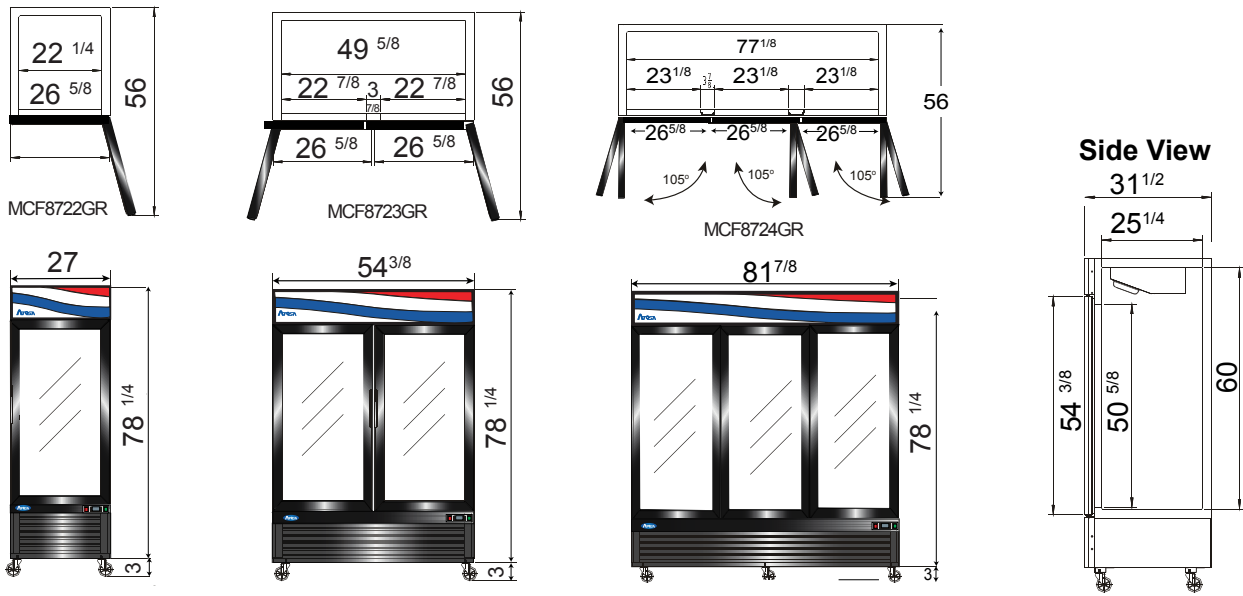

ATOSA USA, INC.

“WE MAKE THE KITCHEN BETTER!”

Toll Free: 855-855-0399 Email: info@atosausa.com

www.atosa.com | www.atosausa.com

California, Colorado, Florida, Georgia, Illinois,

Massachusetts, New Jersey, Ohio, Texas, Washington

SPECIFICATIONS

Model	Doors	Cu.Ft	Shelves	Exterior Dimensions (WxDxH)	Castors	Weight (LBS)	Voltage	HP	Amps	Refrigerant
MCF8722GR	1	19.39	4	27 x 31^{1/2} x 82^{1/4}	3 inch	326	1/7	115/60/1	2.1	R-290
MCF8723GR	2	43.95	8	54^{3/8} x 31^{1/2} x 82^{1/4}	3 inch	540	1/5	115/60/1	3.2	R-290
MCF8724GR	3	69.5	12	81^{7/8} x 31^{1/2} x 82^{1/4}	3 inch	761	1/4	115/60/1	4.2	R-290

PLAN VIEW

Castors

Temperature Control

Door Lock

LED Lights

Epoxy Shelves