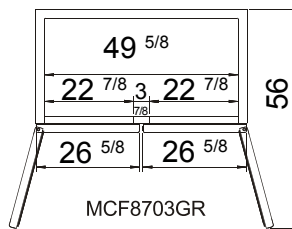

www.atosa.com | www.atosausa.com

California, Colorado, Florida, Georgia, Illinois,

Massachusetts, New Jersey, Ohio, Texas, Washington

SPECIFICATIONS

Model	Doors	Cu.Ft	Shelves	Exterior Dimensions (WxDxH)	Castors	Weight (LBS)	Voltage	HP	Amps	Refrigerant
MCF8701GR	1	19.1	4	27 x 31 ^{1/2} x 83 ^{1/8}	4inch	342 lbs	1/2	115/60/1	6.3	R290
MCF8703GR	2	44.77	8	54 ^{3/8} x 31 ^{1/2} x 83 ^{1/8}	4inch	553 lbs	3/4	115/60/1	8.6	R290

PLAN VIEW

Side View

Castors

Temperature Control

Door Lock

LED Lights

Epoxy Shelves

NEMA 5-15P