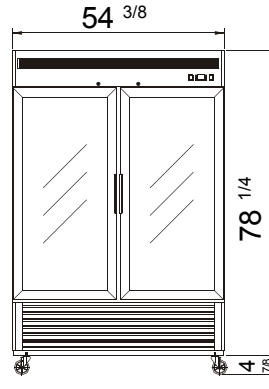

www.atosa.com | www.atosausa.com

California, Colorado, Florida, Georgia, Illinois,

Massachusetts, New Jersey, Ohio, Texas, Washington

SPECIFICATIONS

Model	Doors	Cu.Ft	Shelves	Exterior Dimensions (WxDxH)	Castors	Weight (LBS)	Voltage	HP	Amps	Refrigerant
MCF8701GR	1	19.1	4	27 x 31 ^{1/2} x 83 ^{1/8}	4inch	342 lbs	1/2	115/60/1	6.3	R290
MCF8703GR	2	44.77	8	54 ^{3/8} x 31 ^{1/2} x 83 ^{1/8}	4inch	553 lbs	3/4	115/60/1	8.6	R290

PLAN VIEW

Side View

Castors

Temperature Control

Door Lock

LED Lights

Epoxy Shelves

NEMA 5-15P