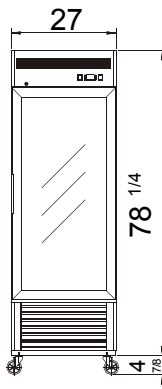

www.atosa.com | www.atosausa.com

California, Colorado, Florida, Georgia, Illinois,

Massachusetts, New Jersey, Ohio, Texas, Washington

SPECIFICATIONS

Model	Doors	Cu.Ft	Shelves	Exterior Dimensions (WxDxH)	Castors	Weight (LBS)	Voltage	HP	Amps	Refrigerant
MCF8701GR	1	19.1	4	27 x 31 ^{1/2} x 83 ^{1/8}	4inch	342 lbs	1/2	115/60/1	6.3	R290
MCF8703GR	2	44.77	8	54 ^{3/8} x 31 ^{1/2} x 83 ^{1/8}	4inch	553 lbs	3/4	115/60/1	8.6	R290

PLAN VIEW

Side View

Castors

Temperature Control

Door Lock

LED Lights

Epoxy Shelves

NEMA 5-15P