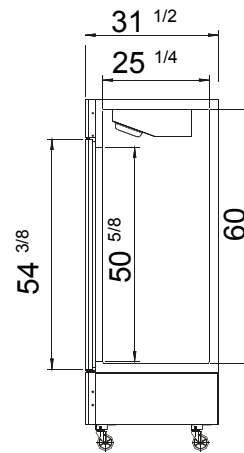

www.atosa.com | www.atosausa.com

California, Colorado, Florida, Georgia, Illinois,

Massachusetts, New Jersey, Ohio, Texas, Washington

SPECIFICATIONS

Model	Doors	Cu.Ft	Shelves	Exterior Dimensions (WxDxH)	Castors	Weight (LBS)	Voltage	HP	Amps	Refrigerant
MCF8701GR	1	19.1	4	27 x 31 ^{1/2} x 83 ^{1/8}	4inch	342 lbs	1/2	115/60/1	6.3	R290
MCF8703GR	2	44.77	8	54 ^{3/8} x 31 ^{1/2} x 83 ^{1/8}	4inch	553 lbs	3/4	115/60/1	8.6	R290

PLAN VIEW

Side View

Castors

Temperature Control

Door Lock

LED Lights

Epoxy Shelves

NEMA 5-15P