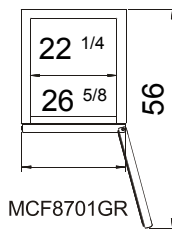

www.atosa.com | www.atosausa.com

California, Colorado, Florida, Georgia, Illinois,

Massachusetts, New Jersey, Ohio, Texas, Washington

SPECIFICATIONS

Model	Doors	Cu.Ft	Shelves	Exterior Dimensions (WxDxH)	Castors	Weight (LBS)	Voltage	HP	Amps	Refrigerant
MCF8701GR	1	19.1	4	27 x 31 ^{1/2} x 83 ^{1/8}	4inch	342 lbs	1/2	115/60/1	6.3	R290
MCF8703GR	2	44.77	8	54 ^{3/8} x 31 ^{1/2} x 83 ^{1/8}	4inch	553 lbs	3/4	115/60/1	8.6	R290

PLAN VIEW

Side View

Castors

Temperature Control

Door Lock

LED Lights

Epoxy Shelves

NEMA 5-15P