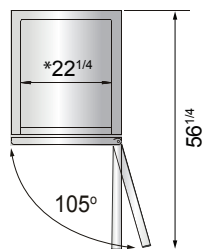

“WE MAKE THE KITCHEN BETTER!”

Toll Free: 855-855-0399 Email: info@atosausa.com
www.atosa.com | www.atosausa.com
California, Colorado, Florida, Georgia, Illinois,
Massachusetts, New Jersey, Ohio, Texas, Washington

SPECIFICATIONS

Models	Door	Capacity (Cu.Ft.)	Shelves	Casters (inch)	Amps (A)	Voltage (V/Hz/Ph)	HP	Refrigerant	Exterior dimensions (inch)	Net weight (lbs)	Gross weight (lbs)
MBF8501GR(L)	1	19.1	3	4	6.3	115/60/1	1/2	R290	27×31^{7/10}×83^{1/10}	265	298
MBF8503GR	2	44.8	6	4	8.6	115/60/1	3/4	R290	54^{2/5}×31^{7/10}×83^{1/10}	410	465
MBF8504	3	68	9	4	5.5	208-230/115/60/1	1^{1/4}	R404A	81^{9/10}×31^{7/10}×83^{1/10}	551	628

PLAN VIEW

MBF8504

*Interior Dimensions

SELF-CLOSING AND STAY OPEN DOOR FEATURE