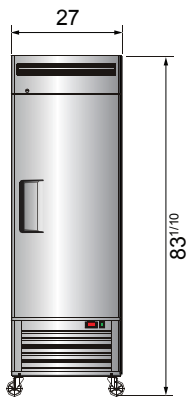

PLAN VIEW

MBF8501GR(L)