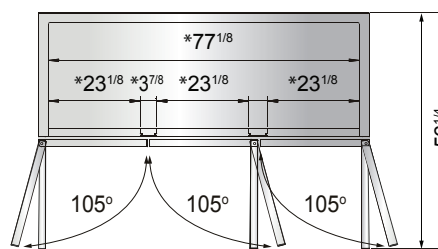

“WE MAKE THE KITCHEN BETTER!”

Toll Free: 855-855-0399 Email: info@atosausa.com
www.atosa.com | www.atosausa.com
California, Colorado, Florida, Georgia, Illinois,
Massachusetts, New Jersey, Ohio, Texas, Washington

SPECIFICATIONS

Models	Door	Capacity (Cu.Ft.)	Shelves	Casters (inch)	Amps (A)	Voltage (V/Hz/Ph)	HP	Refrigerant	Exterior dimensions (inch)	Net weight (lbs)	Gross weight (lbs)
MBF8501GR(L)	1	19.1	3	4	6.3	115/60/1	1/2	R290	27×31^{7/10}×83^{1/10}	265	298
MBF8503GR	2	44.8	6	4	8.6	115/60/1	3/4	R290	54^{2/5}×31^{7/10}×83^{1/10}	410	465
MBF8504	3	68	9	4	5.5	208-230/115/60/1	1^{1/4}	R404A	81^{9/10}×31^{7/10}×83^{1/10}	551	628

PLAN VIEW

MBF8504

*Interior Dimensions

SELF-CLOSING AND STAY OPEN DOOR FEATURE