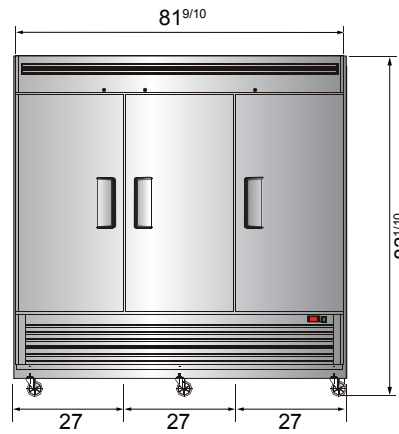

“WE MAKE THE KITCHEN BETTER!”

Toll Free: 855-855-0399 Email: info@atosausa.com
www.atosa.com | www.atosausa.com
California, Colorado, Florida, Georgia, Illinois,
Massachusetts, New Jersey, Ohio, Texas, Washington

SPECIFICATIONS

Models	Door	Capacity (Cu.Ft.)	Shelves	Casters (inch)	Amps (A)	Voltage (V/Hz/Ph)	HP	Refrigerant	Exterior dimensions (inch)	Net weight (lbs)	Gross weight (lbs)
MBF8501GR(L)	1	19.1	3	4	6.3	115/60/1	1/2	R290	27×31^{7/10}×83^{1/10}	265	298
MBF8503GR	2	44.8	6	4	8.6	115/60/1	3/4	R290	54^{2/5}×31^{7/10}×83^{1/10}	410	465
MBF8504	3	68	9	4	5.5	208-230/115/60/1	1^{1/4}	R404A	81^{9/10}×31^{7/10}×83^{1/10}	551	628

PLAN VIEW

MBF8504

*Interior Dimensions

SELF-CLOSING AND STAY OPEN DOOR FEATURE