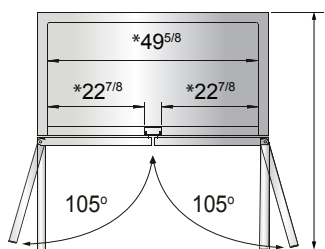

“WE MAKE THE KITCHEN BETTER!”

Toll Free: 855-855-0399 Email: info@atosausa.com
www.atosa.com | www.atosausa.com
California, Colorado, Florida, Georgia, Illinois,
Massachusetts, New Jersey, Ohio, Texas, Washington

SPECIFICATIONS

Models	Door	Capacity (Cu.Ft.)	Shelves	Casters (inch)	Amps (A)	Voltage (V/Hz/Ph)	HP	Refrigerant	Exterior dimensions (inch)	Net weight (lbs)	Gross weight (lbs)
MBF8501GR(L)	1	19.1	3	4	6.3	115/60/1	1/2	R290	27×31^{7/10}×83^{1/10}	265	298
MBF8503GR	2	44.8	6	4	8.6	115/60/1	3/4	R290	54^{2/5}×31^{7/10}×83^{1/10}	410	465
MBF8504	3	68	9	4	5.5	208-230/115/60/1	1^{1/4}	R404A	81^{9/10}×31^{7/10}×83^{1/10}	551	628

PLAN VIEW

MBF8504

*Interior Dimensions

SELF-CLOSING AND STAY OPEN DOOR FEATURE