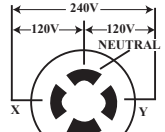

“WE MAKE THE KITCHEN BETTER!”

Toll Free: 855-855-0399 Email: info@atosausa.com
www.atosa.com | www.atosausa.com
California, Colorado, Florida, Georgia, Illinois,
Massachusetts, New Jersey, Ohio, Texas, Washington

SPECIFICATIONS

Models	Door	Capacity (Cu.Ft.)	Shelves	Casters (inch)	Amps (A)	Voltage (V/Hz/Ph)	HP	Refrigerant	Exterior dimensions (inch)	Net weight (lbs)	Gross weight (lbs)
MBF8501GR(L)	1	19.1	3	4	6.3	115/60/1	1/2	R290	27×31^{7/10}×83^{1/10}	265	298
MBF8503GR	2	44.8	6	4	8.6	115/60/1	3/4	R290	54^{2/5}×31^{7/10}×83^{1/10}	410	465
MBF8504	3	68	9	4	5.5	208-230/115/60/1	1^{1/4}	R404A	81^{9/10}×31^{7/10}×83^{1/10}	551	628

PLAN VIEW

*Interior Dimensions

SELF-CLOSING AND STAY OPEN DOOR FEATURE

MBF8504