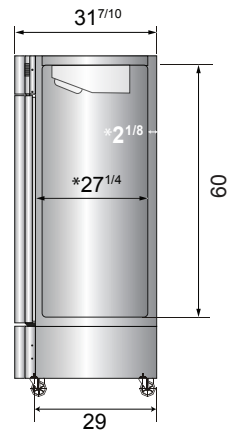

“WE MAKE THE KITCHEN BETTER!”

Toll Free: 855-855-0399 Email: info@atosausa.com
www.atosa.com | www.atosausa.com
California, Colorado, Florida, Georgia, Illinois,
Massachusetts, New Jersey, Ohio, Texas, Washington

SPECIFICATIONS

Models	Door	Capacity (Cu.Ft.)	Shelves	Casters (inch)	Amps (A)	Voltage (V/Hz/Ph)	HP	Refrigerant	Exterior dimensions (inch)	Net weight (lbs)	Gross weight (lbs)
MBF8501GR(L)	1	19.1	3	4	6.3	115/60/1	1/2	R290	27×31^{7/10}×83^{1/10}	265	298
MBF8503GR	2	44.8	6	4	8.6	115/60/1	3/4	R290	54^{2/5}×31^{7/10}×83^{1/10}	410	465
MBF8504	3	68	9	4	5.5	208-230/115/60/1	1^{1/4}	R404A	81^{9/10}×31^{7/10}×83^{1/10}	551	628

PLAN VIEW

MBF8504

*Interior Dimensions

SELF-CLOSING AND STAY OPEN DOOR FEATURE