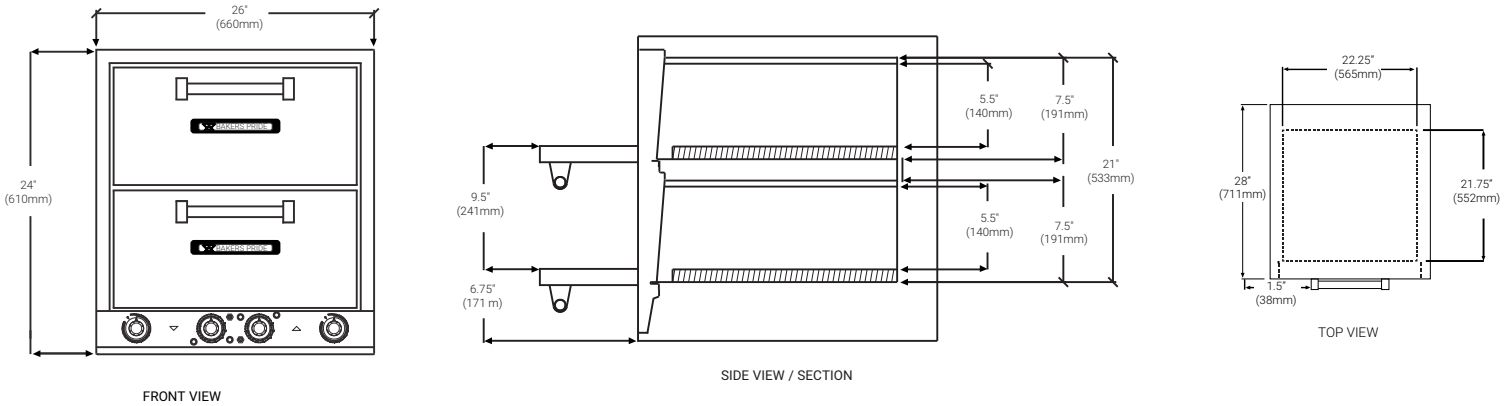

All models feature stainless steel exteriors and 4" adjustable legs. International voltages are available.

FEATURES AT A GLANCE

- 208 V or 220/240 V @ 5050 watts, single or three phase
- 5" (127 mm) or 5.5" (140 mm) deck heights
- Two high-heat, fully welded, aluminized steel baking chambers
- Two 20.75" (527 mm) sq. decks
- Cordierite decks
- Brick-lined models
- Independent top and bottom controlled incoloy heating elements
- Two 15-minute, electric timers with continuous-ring alarm and manual shut-off
- 300–650°F (149–343°C) temperature range
- All stainless steel exterior
- Fully insulated
- 6' (1829 mm) cord and plug on single-phase units
- 4" (102 mm) adjustable legs
- One-year limited warranty

HEARTHBAKE SERIES COUNTERTOP ELECTRIC OVENS

SERIES: DP-2 & DP-2BL

EQUIPMENT DIMENSIONS

MECHANICAL SPECIFICATIONS

Model #	Overall Dim (W x H x D)	Deck Height	Deck Size	Decks	Baking Chambers	Thermostat Range	Carton Dim (W x H x D)	Cubic Feet	Cubic Meter	Ship Wt.
DP-2	26" x 24" x 28" (660 x 610 x 711)	5.5" (140)	20.75" x 20.75" (527 x 527)	2	2	284°-680°F (140-360°C)				260 (118kg)
DP-2BL	26" x 24" x 28" (660 x 610 x 711)	5" (127)	20.75" x 20.75" (527 x 527)	2	2	284°-680°F (140-360°C)				270 (122kg)