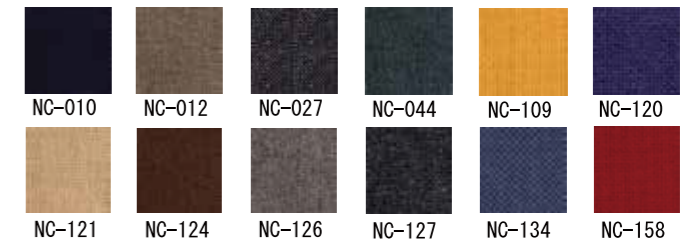

Cloth : 12 color