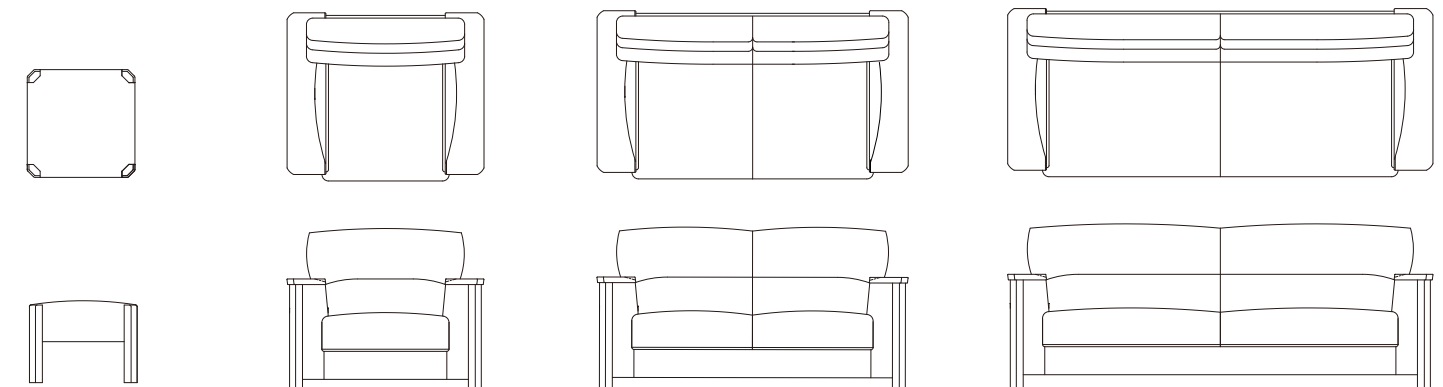

120-60 Living Table W1200×D600×H400mm
\$13,299

※引出し付

50 Ottoman
W500×D500×H380mm
\$9,399

1P Sofa
W915×D780×H770(SH380)mm
\$24,699

2P Sofa
W1445×D780×H770(SH380)mm
\$31,099

3P Sofa
W1975×D780×H770(SH380)mm
\$37,199