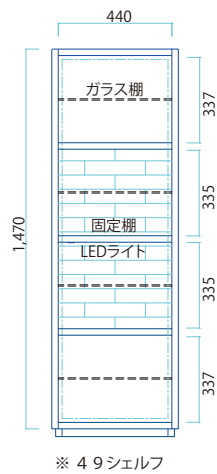

ソファ張り地: ランディ

※ 49シェルフ