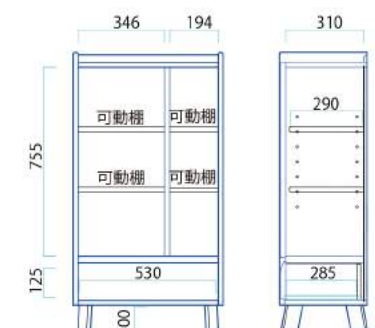

※ 6.0キャビネット