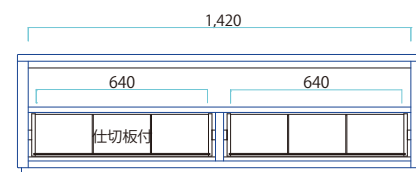

※ 49シェルフ

※ 150TVボード