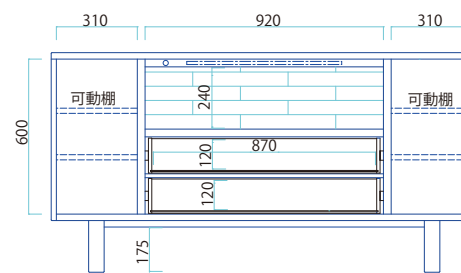

※ 165キャビネット