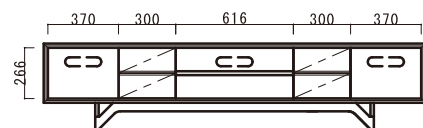

- **Low Board 200**
  W2000×D400×H450mm
  Walnut $26,299
  Oak $24,199