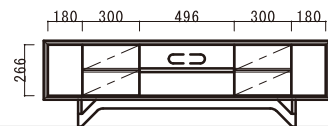

- **Low Board 150**
  W1500×D400×H450mm
  Walnut $18,999
  Oak $17,599