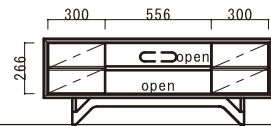

Low Board

- **Low Board 120**
  W1200×D400×H450mm
  Walnut $15,399
  Oak $14,199