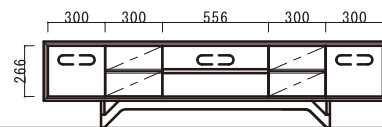

- **Living Board 161**
W1612×D400×H867mm
Walnut \$28,399
Oak \$26,299

Low Board

- **Low Board 120**
W1200×D400×H450mm
Walnut \$15,399
Oak \$14,199

- **Low Board 150**
W1500×D400×H450mm
Walnut \$18,999
Oak \$17,599