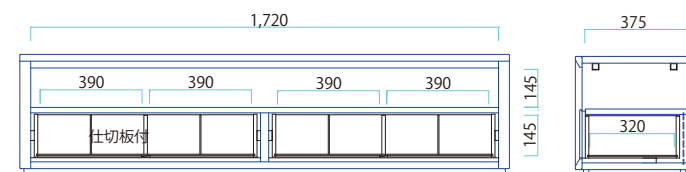

carua (カルア)

材質/ウォールナット・天然木 ウレタンクリア塗装

木レンガ調のモザイクが作りだす光と影の陰影が様々な表情を写し出す。都会的な空間を演出してくれるcaruaシリーズ

扉は左開き右開きのどちら側でも取り付けることができます。

ストリーム

105-55 Living Table W1050×D550×H400mm

$12,799

材質/ナラ・天然木 カラー/3色

落ち着いた雰囲気のスリームシリーズ。リビング・ダイニング・書斎をまるごとコーディネートできるオールラウンドな商品です。

※ 写真のセットはマイルドオーク
※ 張り地: ランディ05

ソファ張り地: ランディ

※ 180TVボード