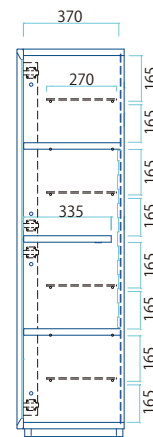

carua (カルア)

材質/ウォールナット・天然木 ウレタンクリア塗装

木レンガ調のモザイクが作りだす光と影の陰影が様々な表情を写し出す。都会的な空間を演出してくれるcaruaシリーズ

扉は左開き右開きのどちら側でも取り付けることができます。

ストリーム

105-55 Living Table W1050×D550×H400mm

$12,799

材質/ナラ・天然木 カラー/3色

落ち着いた雰囲気のスリームシリーズ。リビング・ダイニング・書斎をまるごとコーディネートできるオールラウンドな商品です。

※ 写真のセットはマイルドオーク
※ 張り地: ランディ05

ソファ張り地: ランディ

※ 49シェルフ