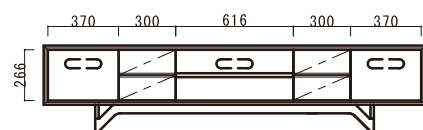

- **Low Board 150**
W1500×D400×H450mm
Walnut \$18,999
Oak \$17,599

- **Low Board 180**
W1800×D400×H450mm
Walnut \$21,199
Oak \$19,599

- **Low Board 200**
W2000×D400×H450mm
Walnut \$26,299
Oak \$24,199

Bench