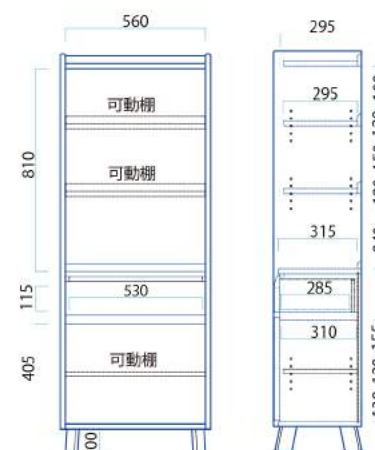

W600×D350×H1120mm

\$18,299

Shelf

W600×D350×H1600mm

\$19,199

Side Table

W450×D350×H600mm

\$7,499

\$8,999

Sofa

W650×D820×H750(SH400)mm

\$14,699

Sofa (with Arm) R/L

W710×D820×H750(SH400)mm

\$20,899

※写真はRタイプ