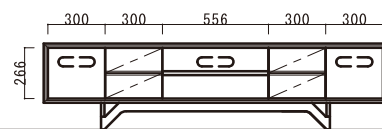

- **Low Board 150**
W1500×D400×H450mm
Walnut \$18,999
Oak \$17,599

- **Low Board 180**
W1800×D400×H450mm
Walnut \$21,199
Oak \$19,599

- **Low Board 200**
W2000×D400×H450mm
Walnut \$26,299
Oak \$24,199

Bench