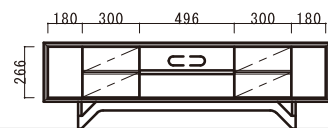

- **Low Board 150**
W1500×D400×H450mm
Walnut \$18,999
Oak \$17,599

- **Low Board 180**
W1800×D400×H450mm
Walnut \$21,199
Oak \$19,599

- **Low Board 200**
W2000×D400×H450mm
Walnut \$26,299
Oak \$24,199

Bench