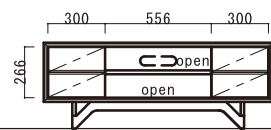

Low Board

- **Low Board 120**
  W1200×D400×H450mm
  Walnut $15,399
  Oak $14,199