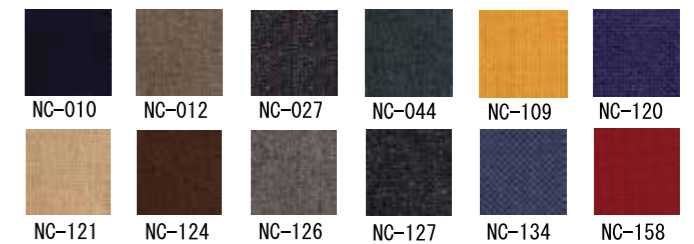

Living Table
W1180×D450×H390mm
Walnut \$9,899
Oak \$9,099

Square Cushion
W450×D450mm
\$2,199

Low Board
W1800×D400×H450mm
Walnut \$21,199
Oak \$19,599

Cloth : 12 color

Living Board

- **Living Board 84**
W842×D400×H867mm
Walnut \$15,399
Oak \$14,199