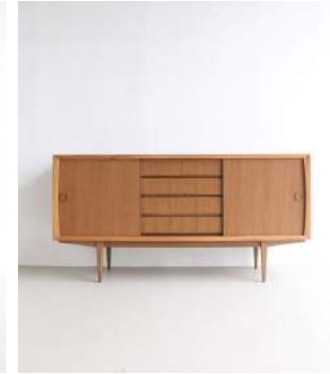

[RF-043] W1800 / H900 / D470(mm)
WALNUT / TEAK HK$45,999
OAK HK$40,999