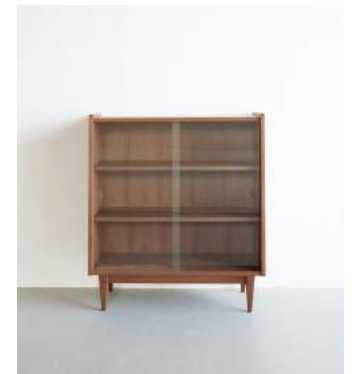

[RF-029] W900 / H1050 / D400(mm)
WALNUT / TEAK HK$17,999
OAK HK$15,999