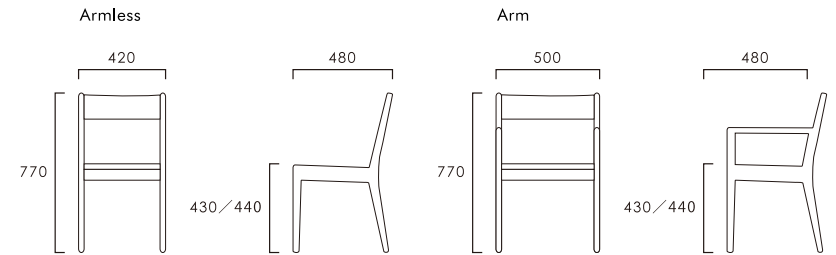

Ash	Oak/Maple	Walnut/Cherry	
Armless	板座	$4,899	$4,999	$5,499	W420×D480×H770(SH430)mm
	Fabric	$5,099	$5,399	$5,999	W420×D480×H770(SH440)mm
Arm	板座	$5,499	$5,799	$6,399	W500×D480×H770(SH430)mm
	Fabric	$5,999	$6,199	$6,599	W500×D480×H770(SH440)mm