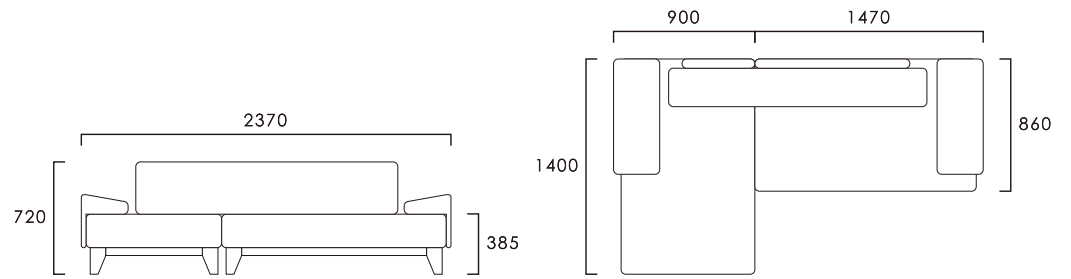

REFFINE ラフィーネ

素材 ナラ/ウォールナット
座面 布地(エコミクス/シュプール/パール/レノン)/
本革(アモーレ)

広々としたスペースでのびのびと足を伸ばしたり寝転んだり、くつろぎすぎてしまうカウチソファ。低めに設計された肘置きは、横になったときに頭を乗せるクッションとして活躍してくれます。フレームの無垢材2種は、ファブリックや本革との相性も良く、妥協のない上質な仕上がりになります。