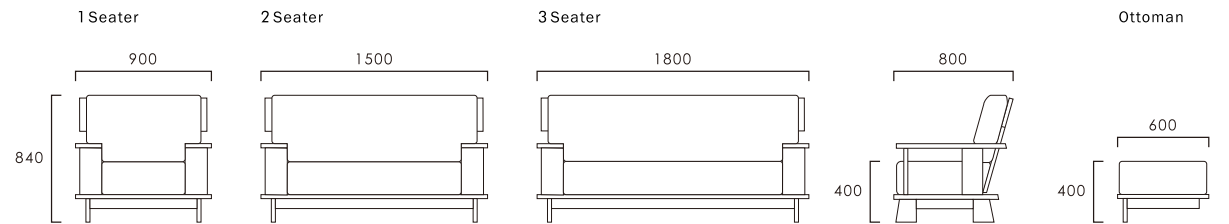

	Oak	Walnut	
1 Seater	\$22,199	\$23,799	W900×D800×H840(SH400)mm
2 Seater	\$30,599	\$33,799	W1500×D800×H840(SH400)mm
3 Seater	\$33,799	\$37,199	W1800×D800×H840(SH400)mm
Ottoman	\$8,399	\$8,399	W600×D420×H400mm