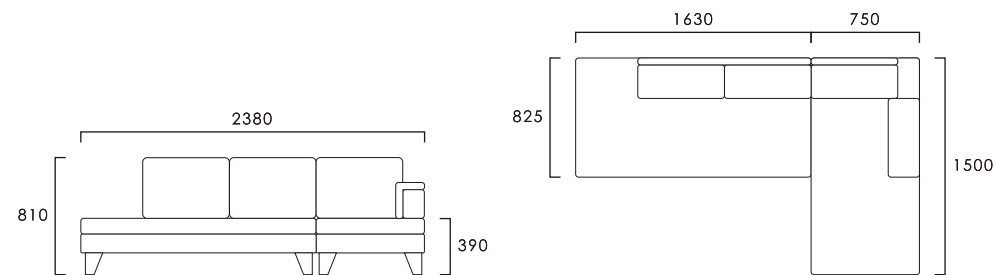

Fabric	\$32,999	W2380×D1500×H810(SH390)mm
Leather	\$88,599	W2380×D1500×H810(SH390)mm