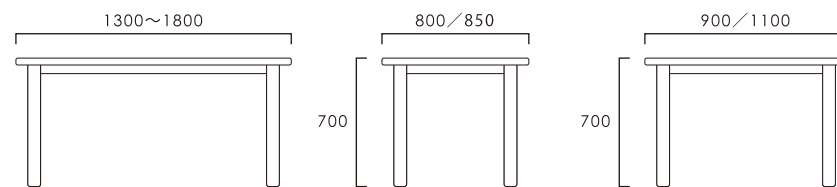

MUKU ムクダイニングテーブル

素材 タモ/ナラ/メープル/ウォールナット/チェリー

シンプルを極めると、無垢材の質感が最大限引き出されます。天板は円と四角の2種で、樹種は5種、塗装は2種からセレクト、様々なライフスタイルに対応できます。また、天板厚をあえて27mmに抑えることによって、低価格を実現したうえ軽量化にも成功。無垢の個性を心ゆくまでお楽しみください。

W1300~1800

φ900/1100