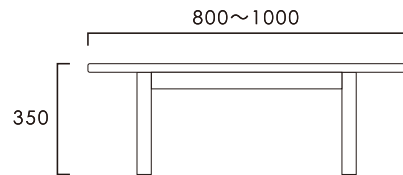

MUKU

ムク丸型リビングテーブル

素材 タモ/ナラ/メープル/ウォールナット/チェリー

いにしえを受け継ぎ、さらに進化を。円卓に寄り合い座ると、四角のテーブルよりも距離感が縮まり、互いの関係が深まります。レトロでありながら、家庭にもたやす効果はまさに最先端。そこで色々な部屋に合うよう、5種の樹種をご用意しました。すっきり薄めに仕上げた無垢の風格を感じながら、心が和む家具です。