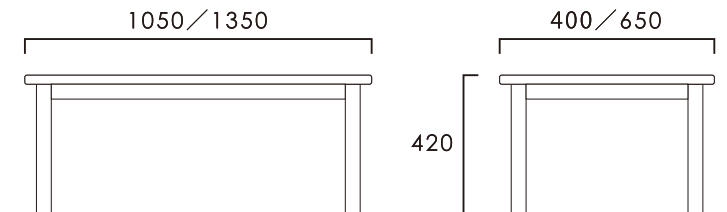

Ash	Oak/Maple	Walnut/Cherry	
W1050	$11,499	$12,599	$13,599	W1050×D650×H420mm
W1350	$10,599	$11,599	$12,499	W1350×D400×H420mm