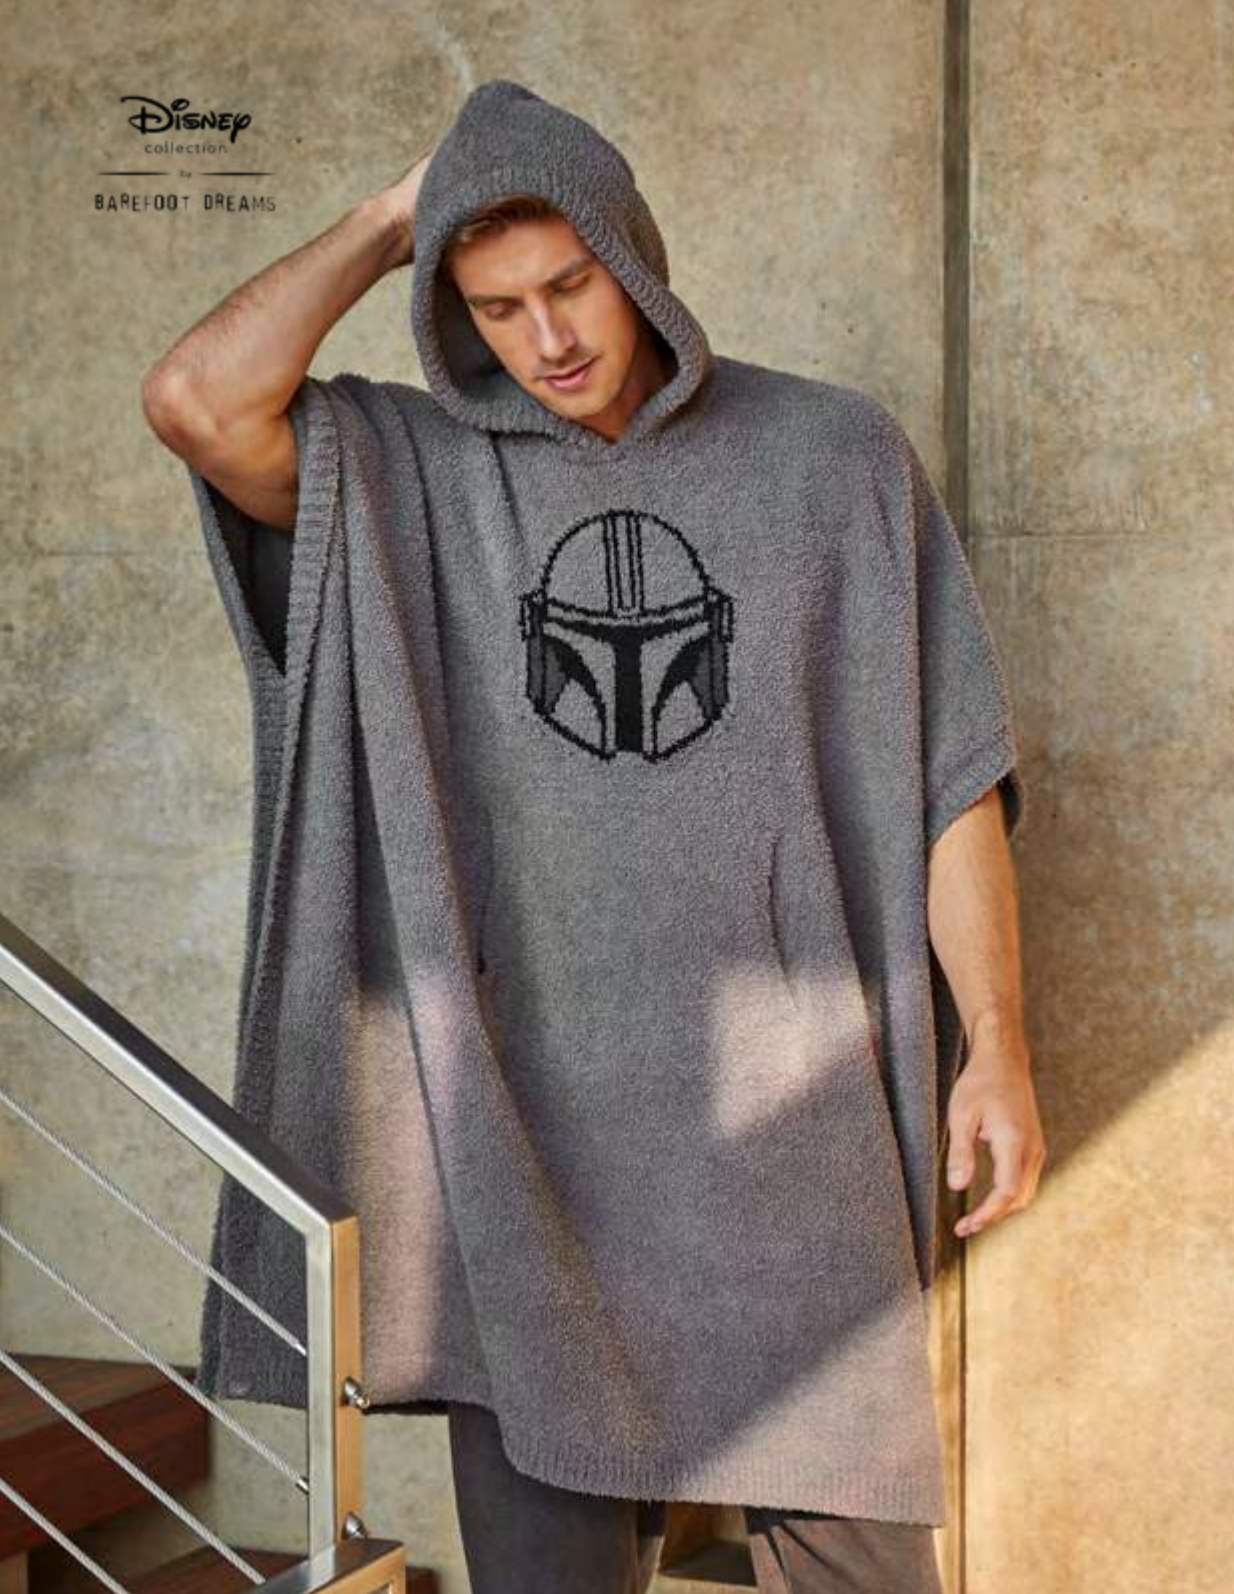

THE MANDALORIAN COZY
DNUCC1995 / 08000

ONE SIZE
GRAPHITE
MSRP 175