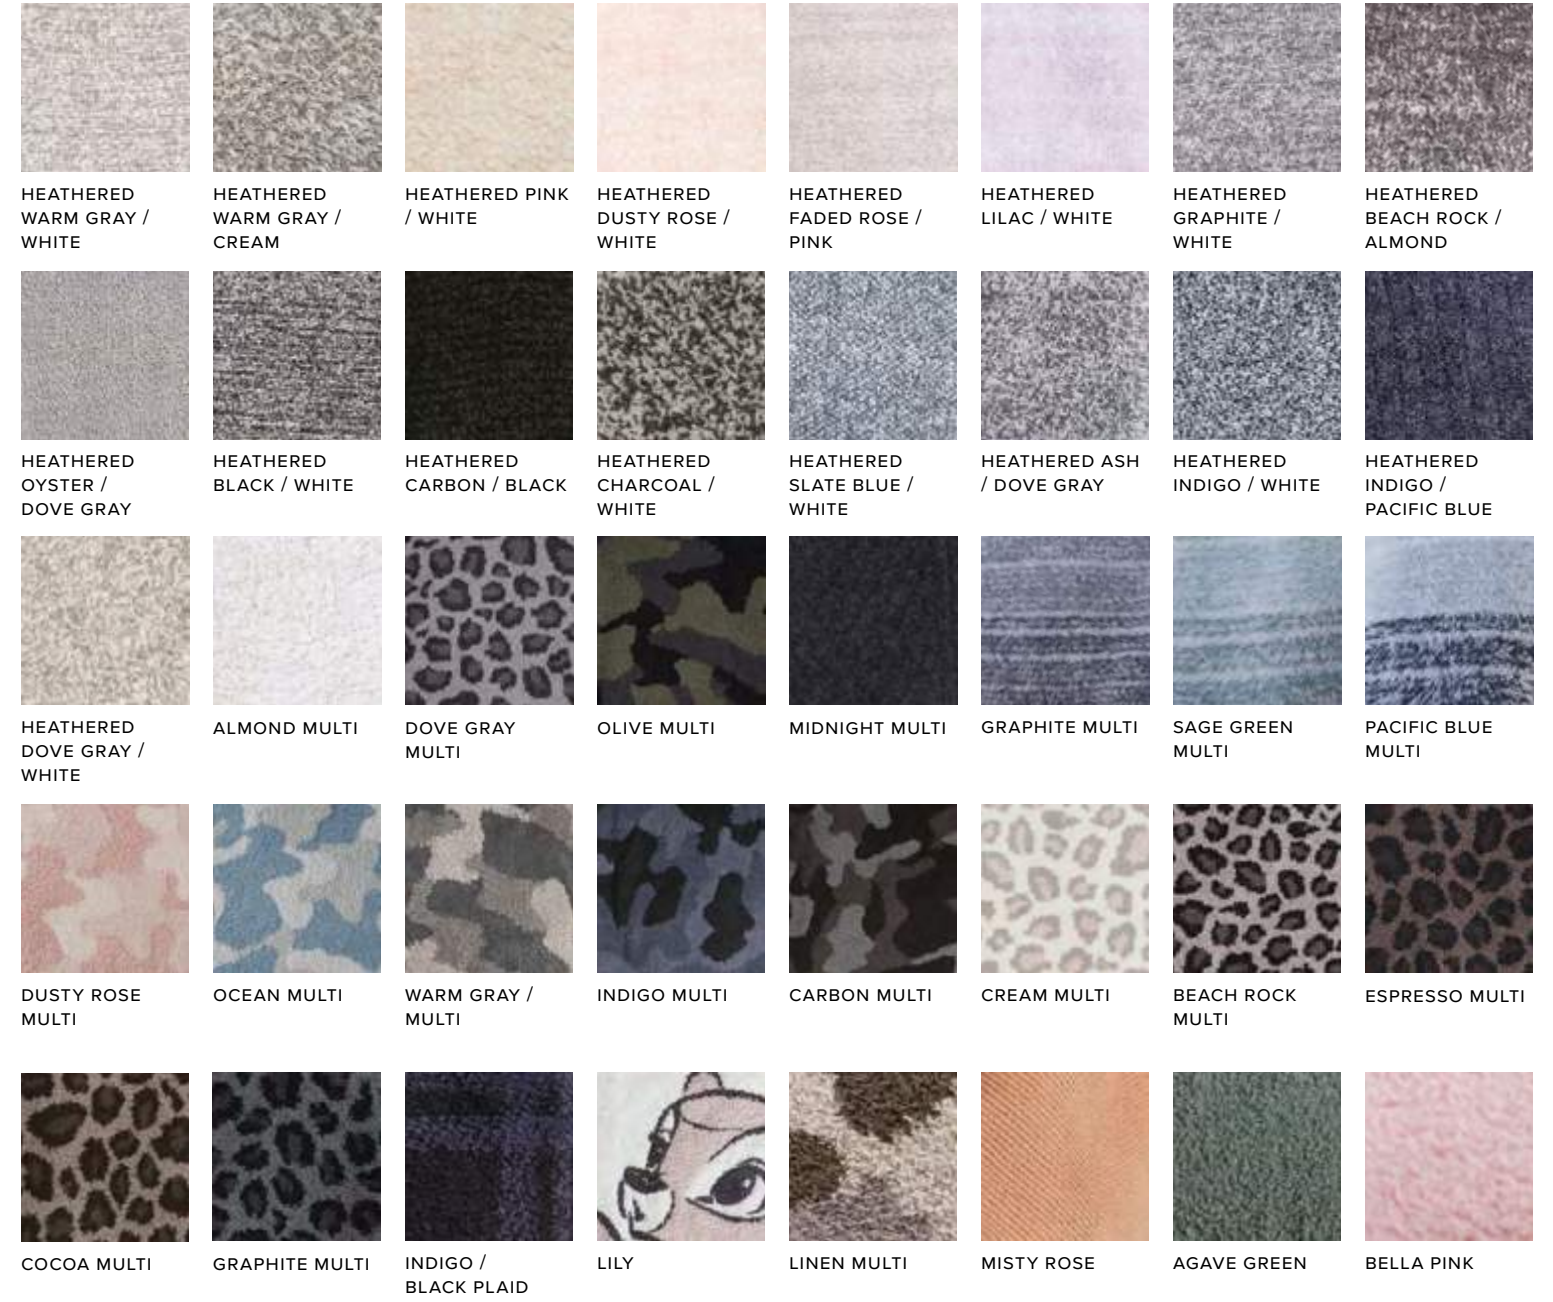

COZYCHIC

100% POLYESTER