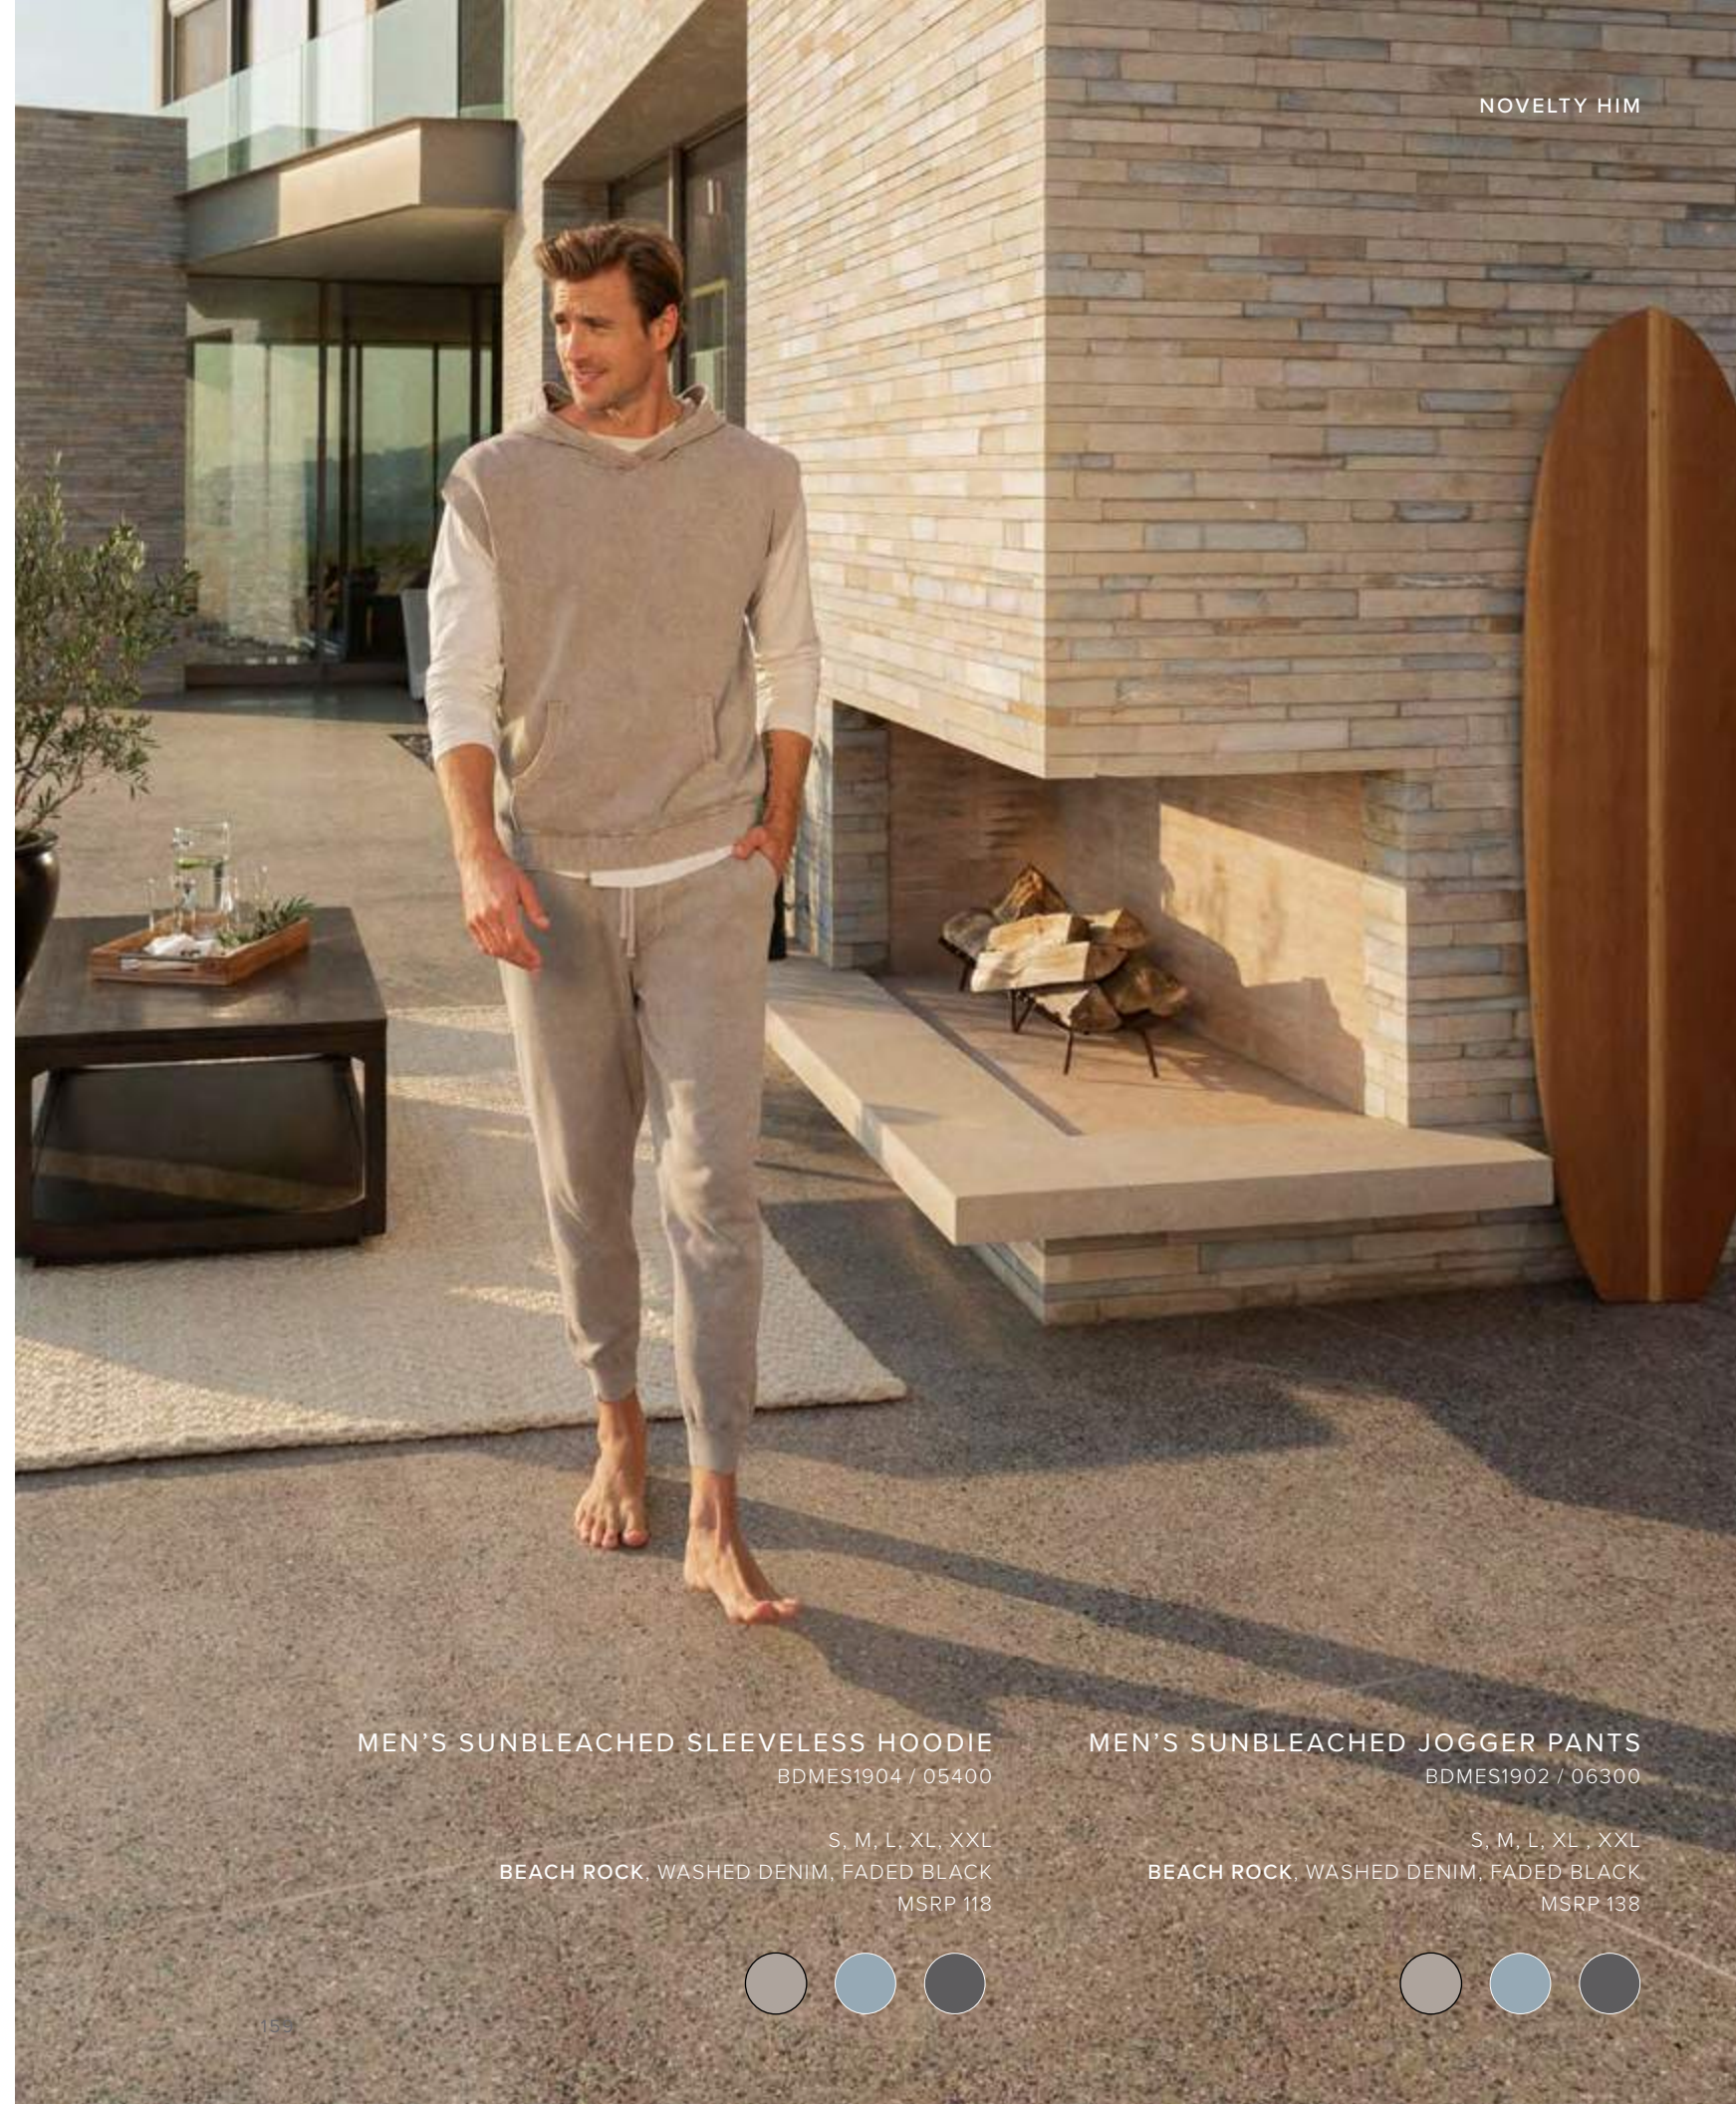

MALIBU COLLECTION MEN'S WASHED
JERSEY SHORT SLEEVE V-NECK
BDMMC0305 / 02200

S, M, L, XL, XXL
BLACK, WHITE, STEEL
MSRP 48

MEN'S SUNBLEACHED PULLOVER
BDMES1905 / 05800

S, M, L, XL, XXL
FADED BLACK, WASHED DENIM
MSRP 128