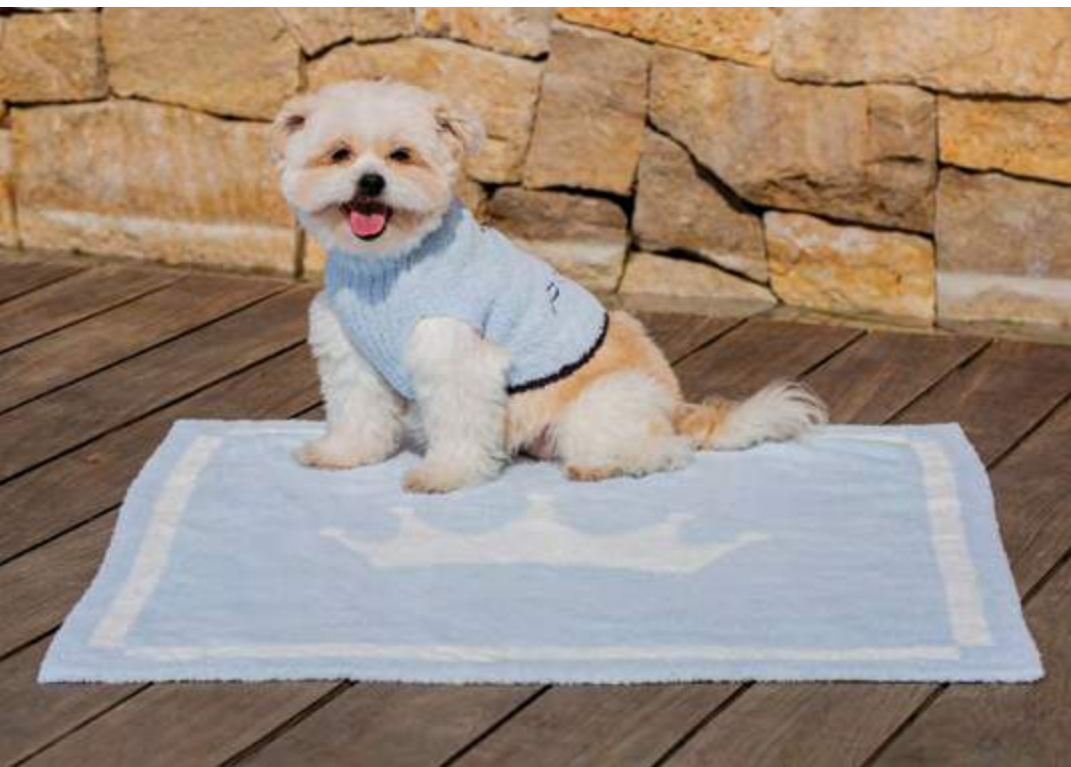

COZYCHIC DISNEY CROWN BLANKET
DNHCC1460 / 03100

30" X 30"
BLUEBELL
MSRP 68