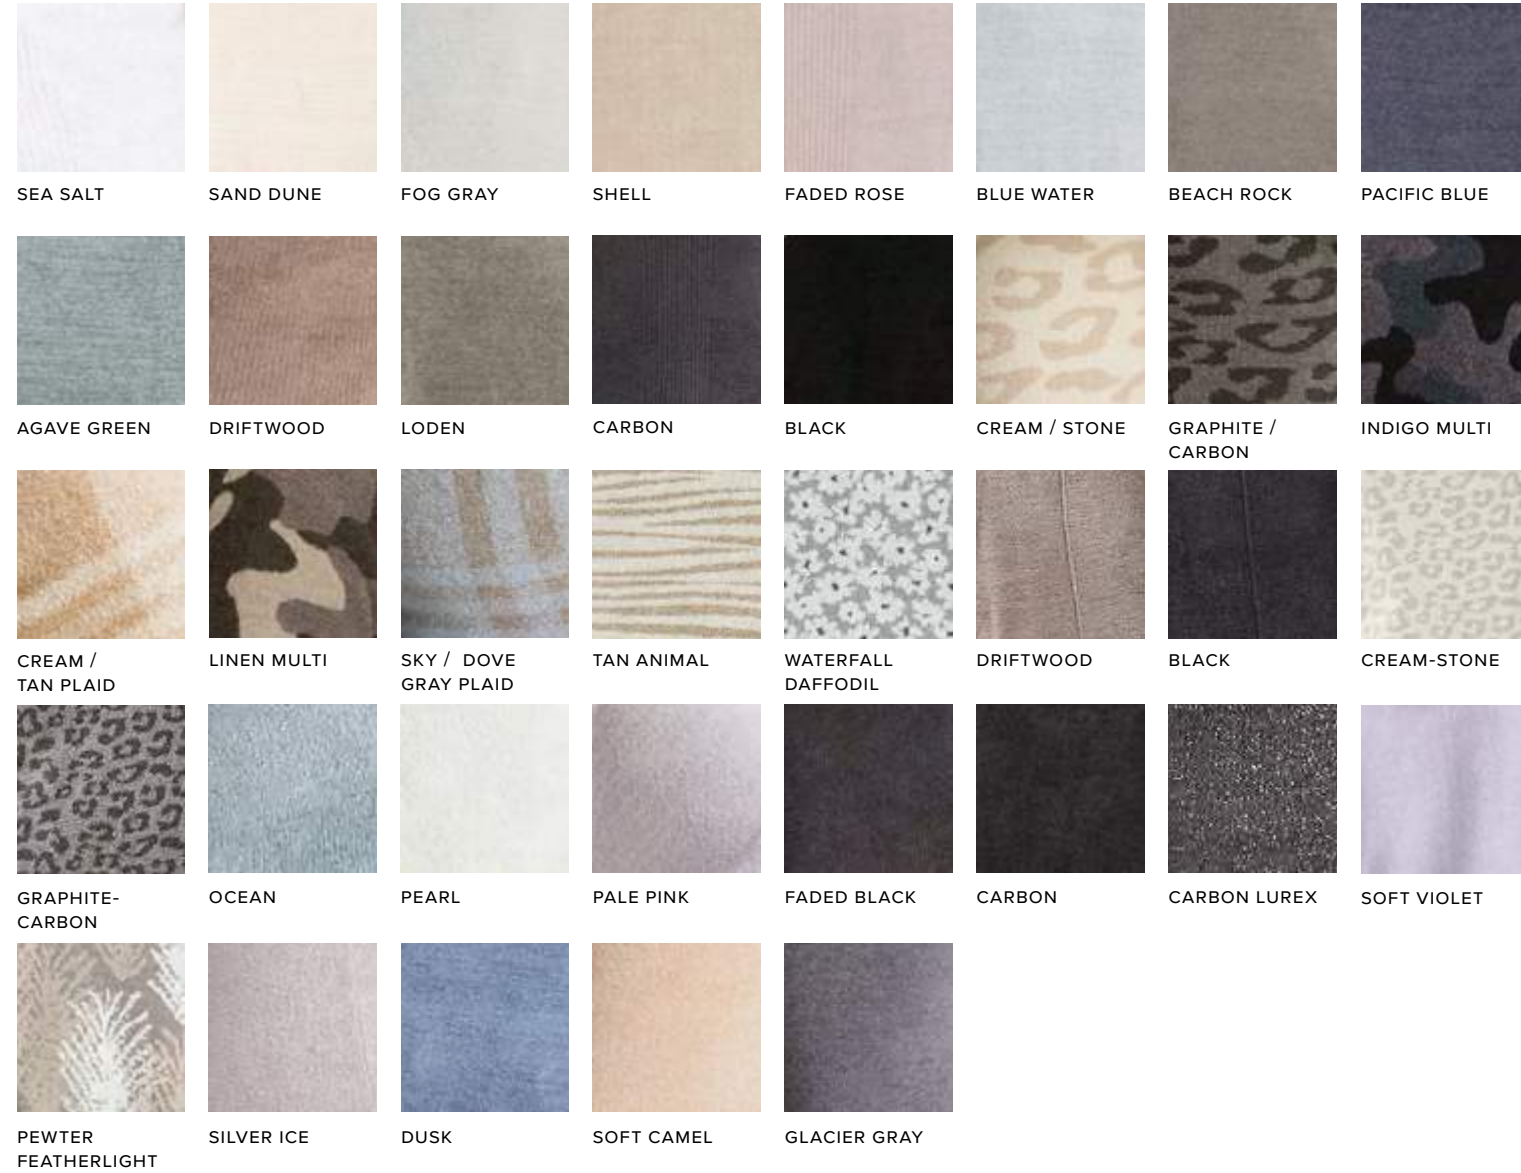

COZYCHIC

100% POLYESTER

COZYCHIC

100% POLYESTER

COZYCHIC LITE

75% NYLON / 25% RAYON

COZYCHIC ULTRA LITE

75% NYLON / 25% RAYON