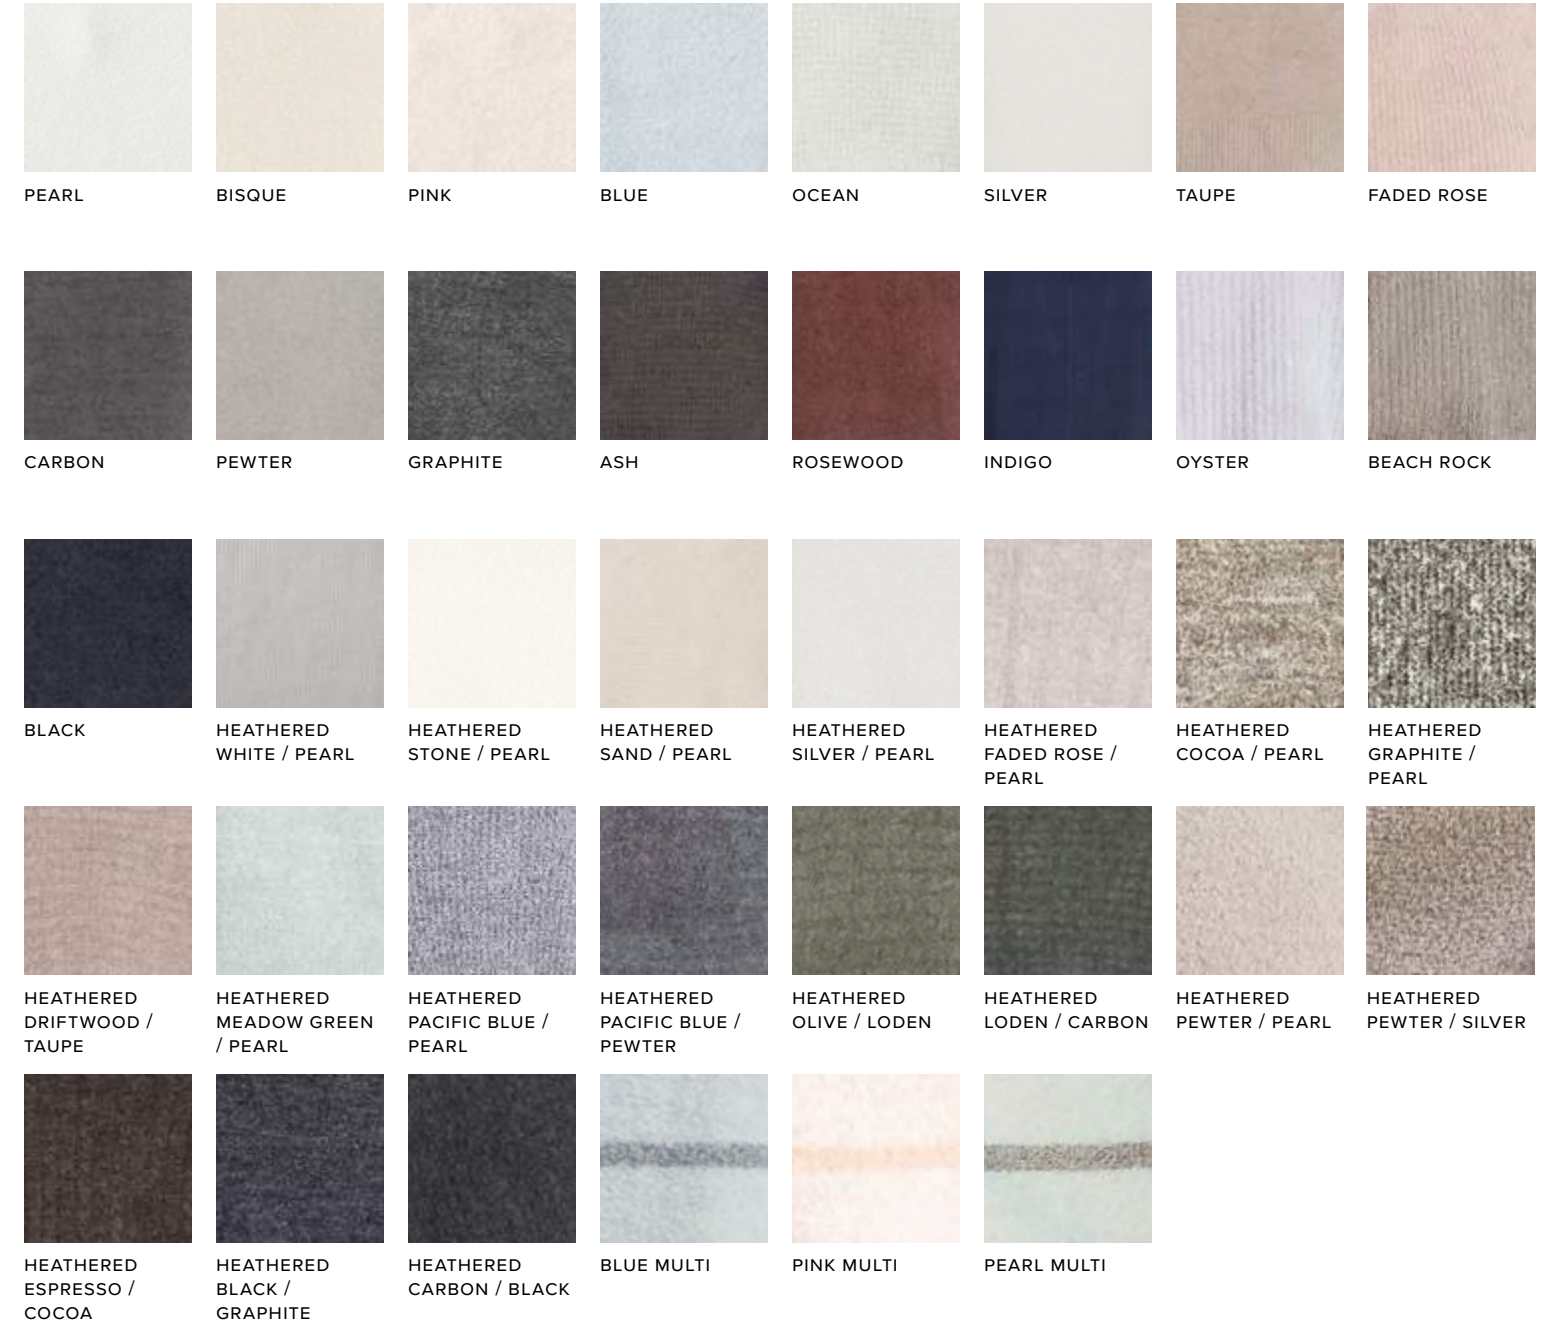

COZYCHIC

100% POLYESTER

COZYCHIC

100% POLYESTER

COZYCHIC LITE

75% NYLON / 25% RAYON

COZYCHIC ULTRA LITE

75% NYLON / 25% RAYON