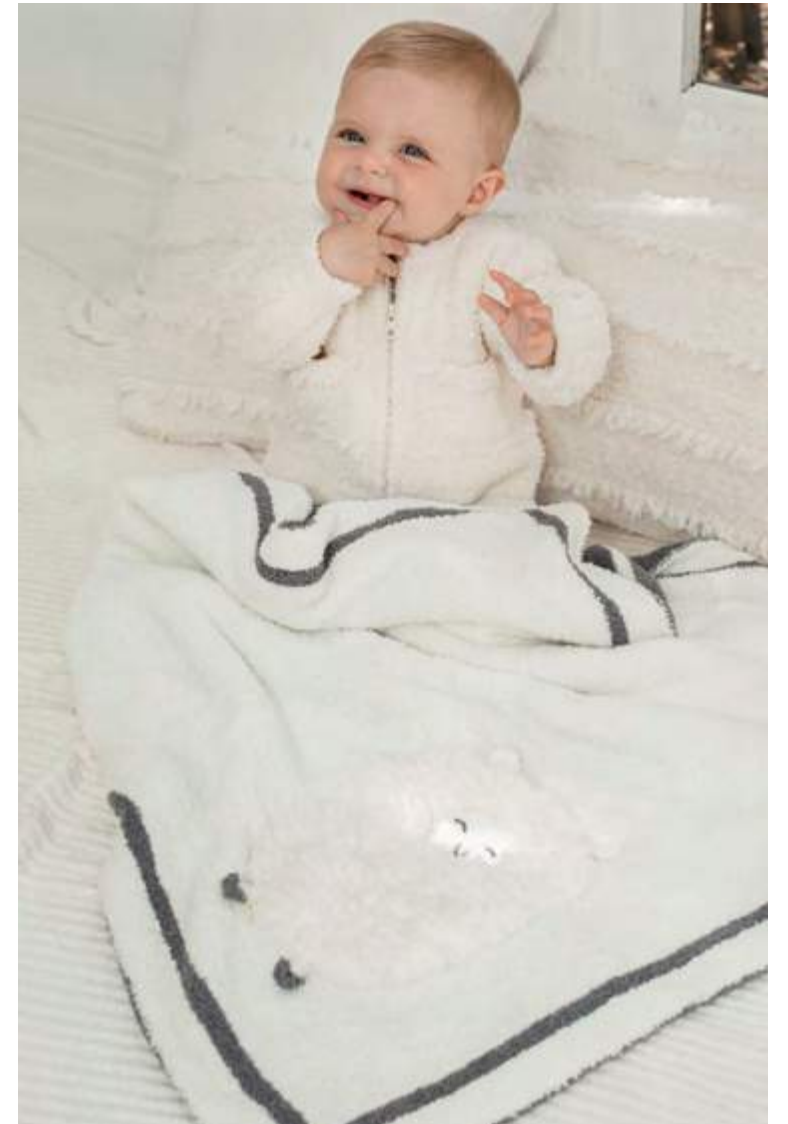

COZYCHIC LAMB BABY BLANKET
BDBCC1562 / 03500

30" X 32"
PEARL
MSRP 78