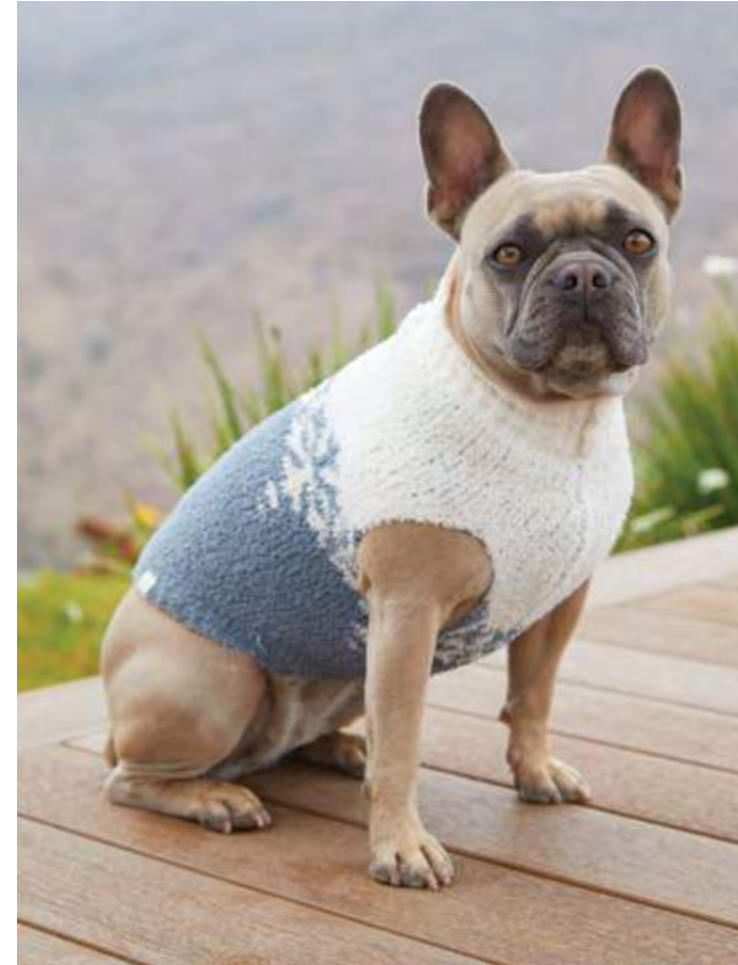

COZYCHIC SNOWFLAKE PET SWEATER
BDPCC20898 / 02200

XS, S, M, L, XL
CREAM/DUSK
MSRP 48