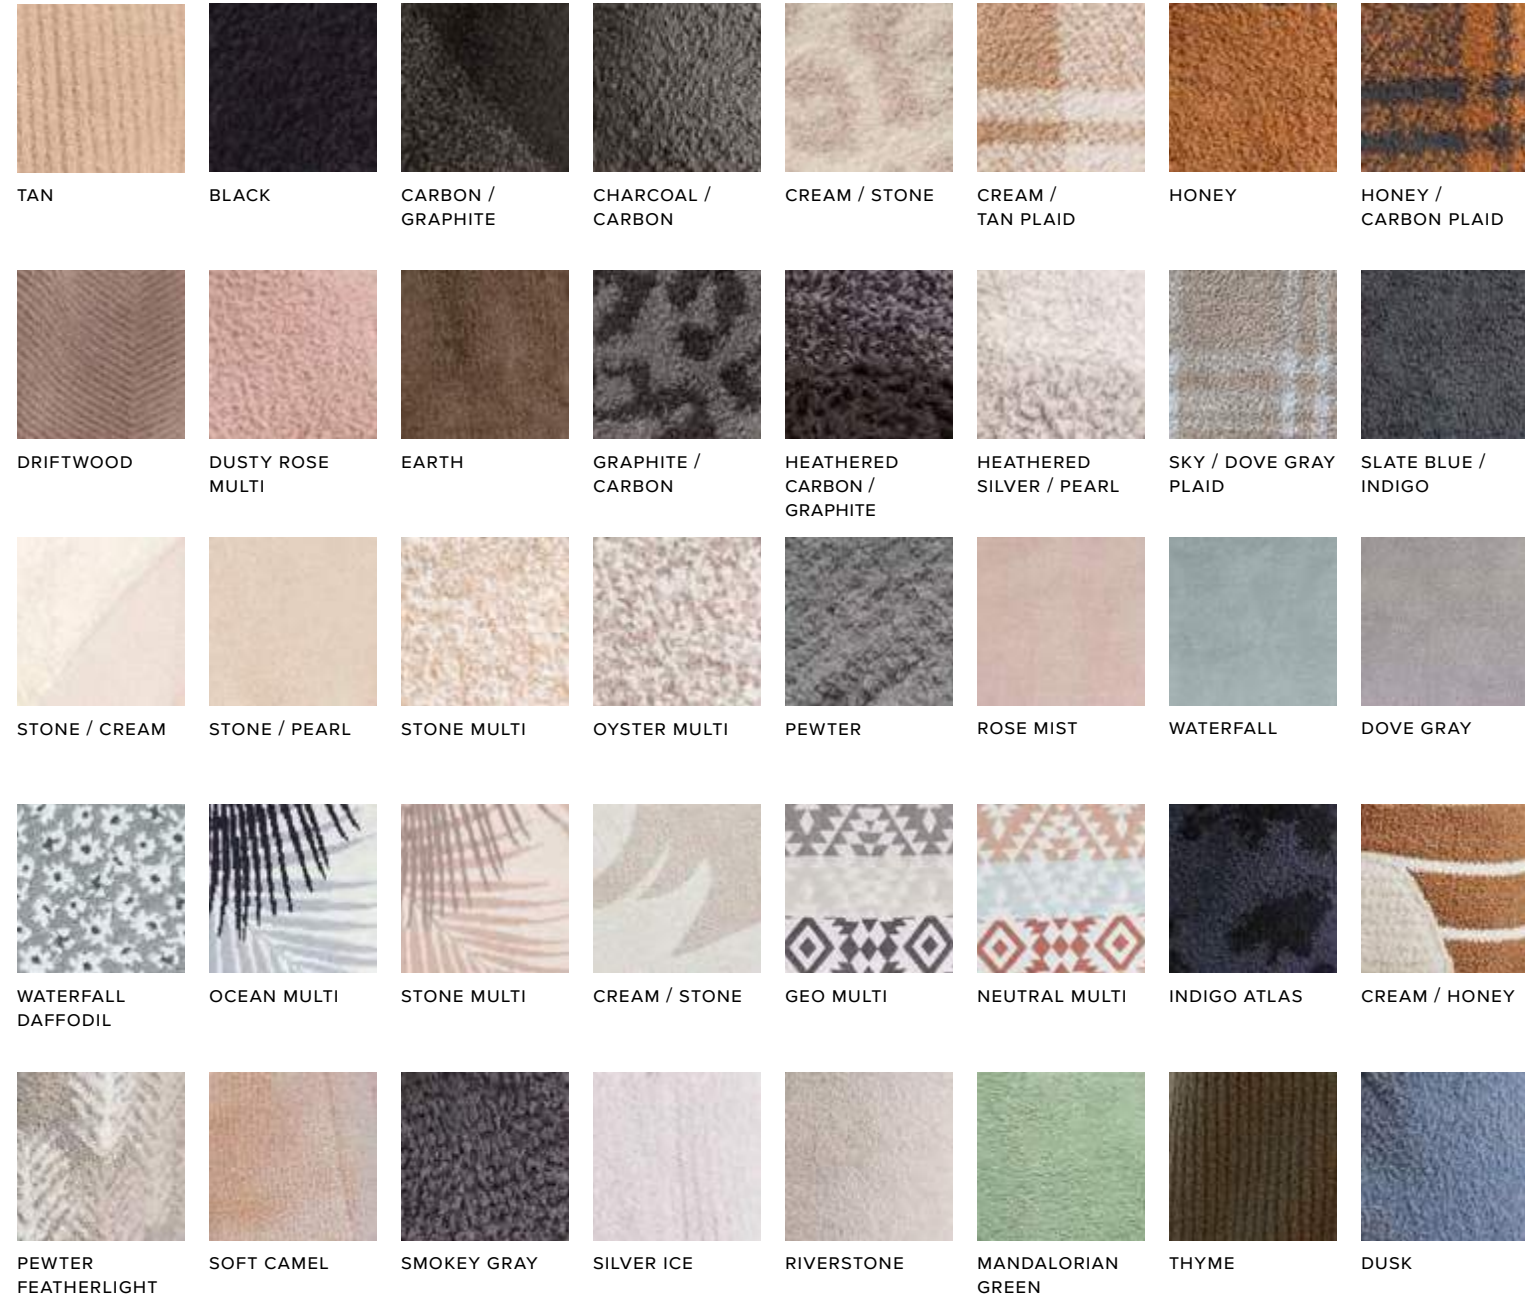

COZYCHIC

100% POLYESTER