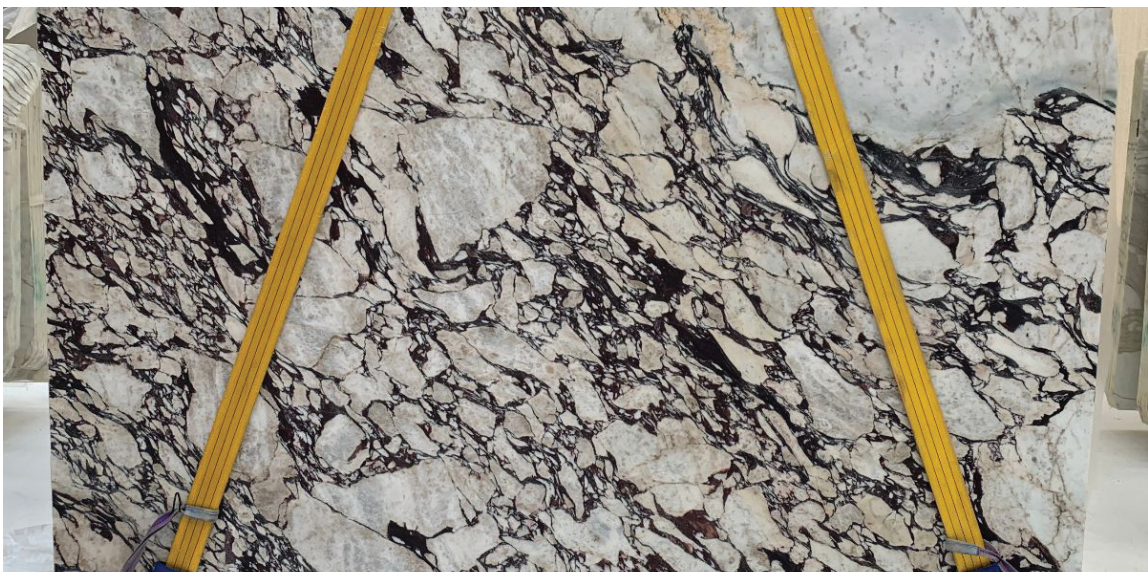

---

NEW ARRIVALS THIS MONTH

---

It's hard to go past white marble for the ultimate in timeless sophistication. The newest additions to our white marble range showcase nature's raw beauty, harmonising both light and dark elements and creating intrigue with its complexity and contrast of colour. A bold statement of luxury, this marble is ideal for kitchen countertops, splash backs, bathrooms or for a striking feature piece and will complement a range of timber hues.

Arabescato Vagli

Bardiglio

Calacatta Macchia Vecchia

Calacatta Macchia Vecchia

Calacatta Viola

Bianco Carrara

---

## WHERE THE CITY MEETS THE SEA

---

Reminiscent of its harbour surrounds, nearby port and beachfront promenade, this contemporary kitchen designed by HEWE Architectural Cabinetry embraces a more urban edge, pairing a Neolith New York benchtop with the natural tones and textures of wood to create a sense of city-meets-seaside sophistication.