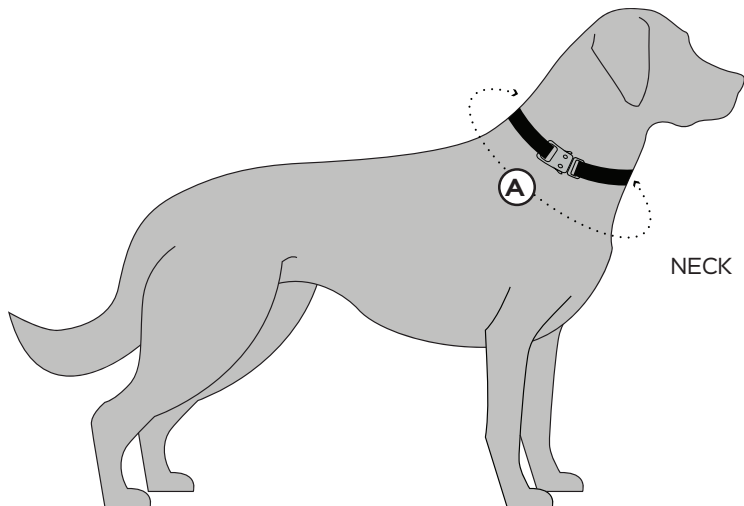

HARNESS SIZE CHART

*Custom strap sizing can be accommodated. If required, please send an email to contact@optimusgear.com with measurements 'A', 'B' and the weight of your dog.

	SMALL	MEDIUM	LARGE
A NECK in (cm)	13 - 16 in (33 - 41 cm)	14 - 18 in (35 - 46 cm)	17 - 20 in (43 - 51 cm)
B CHEST in (cm)	21 - 25 in (53 - 63.5 cm)	25 - 31 in (63 - 79 cm)	28 - 38 in (71 - 96.5 cm)
CRASH RATED WEIGHT lbs (kg)	25 lbs (11.3 kg)	45 lbs (20.4 kg)	75 lbs (34 kg)

COLLAR SIZE CHART

	SMALL	MEDIUM	LARGE
A NECK in (cm)	9 - 13.5 in (27 - 35 cm)	12 - 17 in (30 - 43 cm)	14 - 21 in (35 - 54 cm)
WEBBING WIDTH in (cm)	5/8 in (1.6 cm)	3/4 in (1.9 cm)	1 in (2.5 cm)