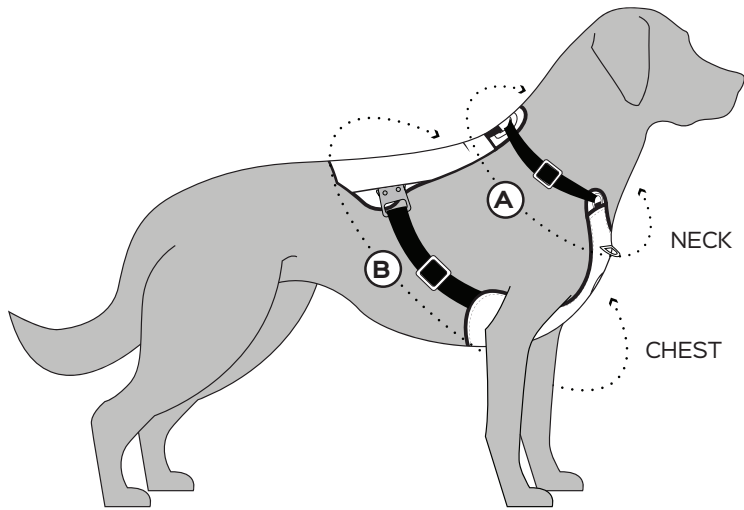

HARNESS SIZE CHART

*Custom strap sizing can be accommodated. If required, please send an email to contact@optimusgear.com with measurements 'A', 'B' and the weight of your dog.

	SMALL	MEDIUM	LARGE
A NECK in (cm)	13 - 16 in (33 - 41 cm)	14 - 18 in (35 - 46 cm)	17 - 20 in (43 - 51 cm)
B CHEST in (cm)	21 - 25 in (53 - 63.5 cm)	25 - 31 in (63 - 79 cm)	28 - 38 in (71 - 96.5 cm)
CRASH RATED WEIGHT lbs (kg)	25 lbs (11.3 kg)	45 lbs (20.4 kg)	75 lbs (34 kg)

COLLAR SIZE CHART

	SMALL	MEDIUM	LARGE
A NECK in (cm)	9 - 13.5 in (27 - 35 cm)	12 - 17 in (30 - 43 cm)	14 - 21 in (35 - 54 cm)
WEBBING WIDTH in (cm)	5/8 in (1.6 cm)	3/4 in (1.9 cm)	1 in (2.5 cm)